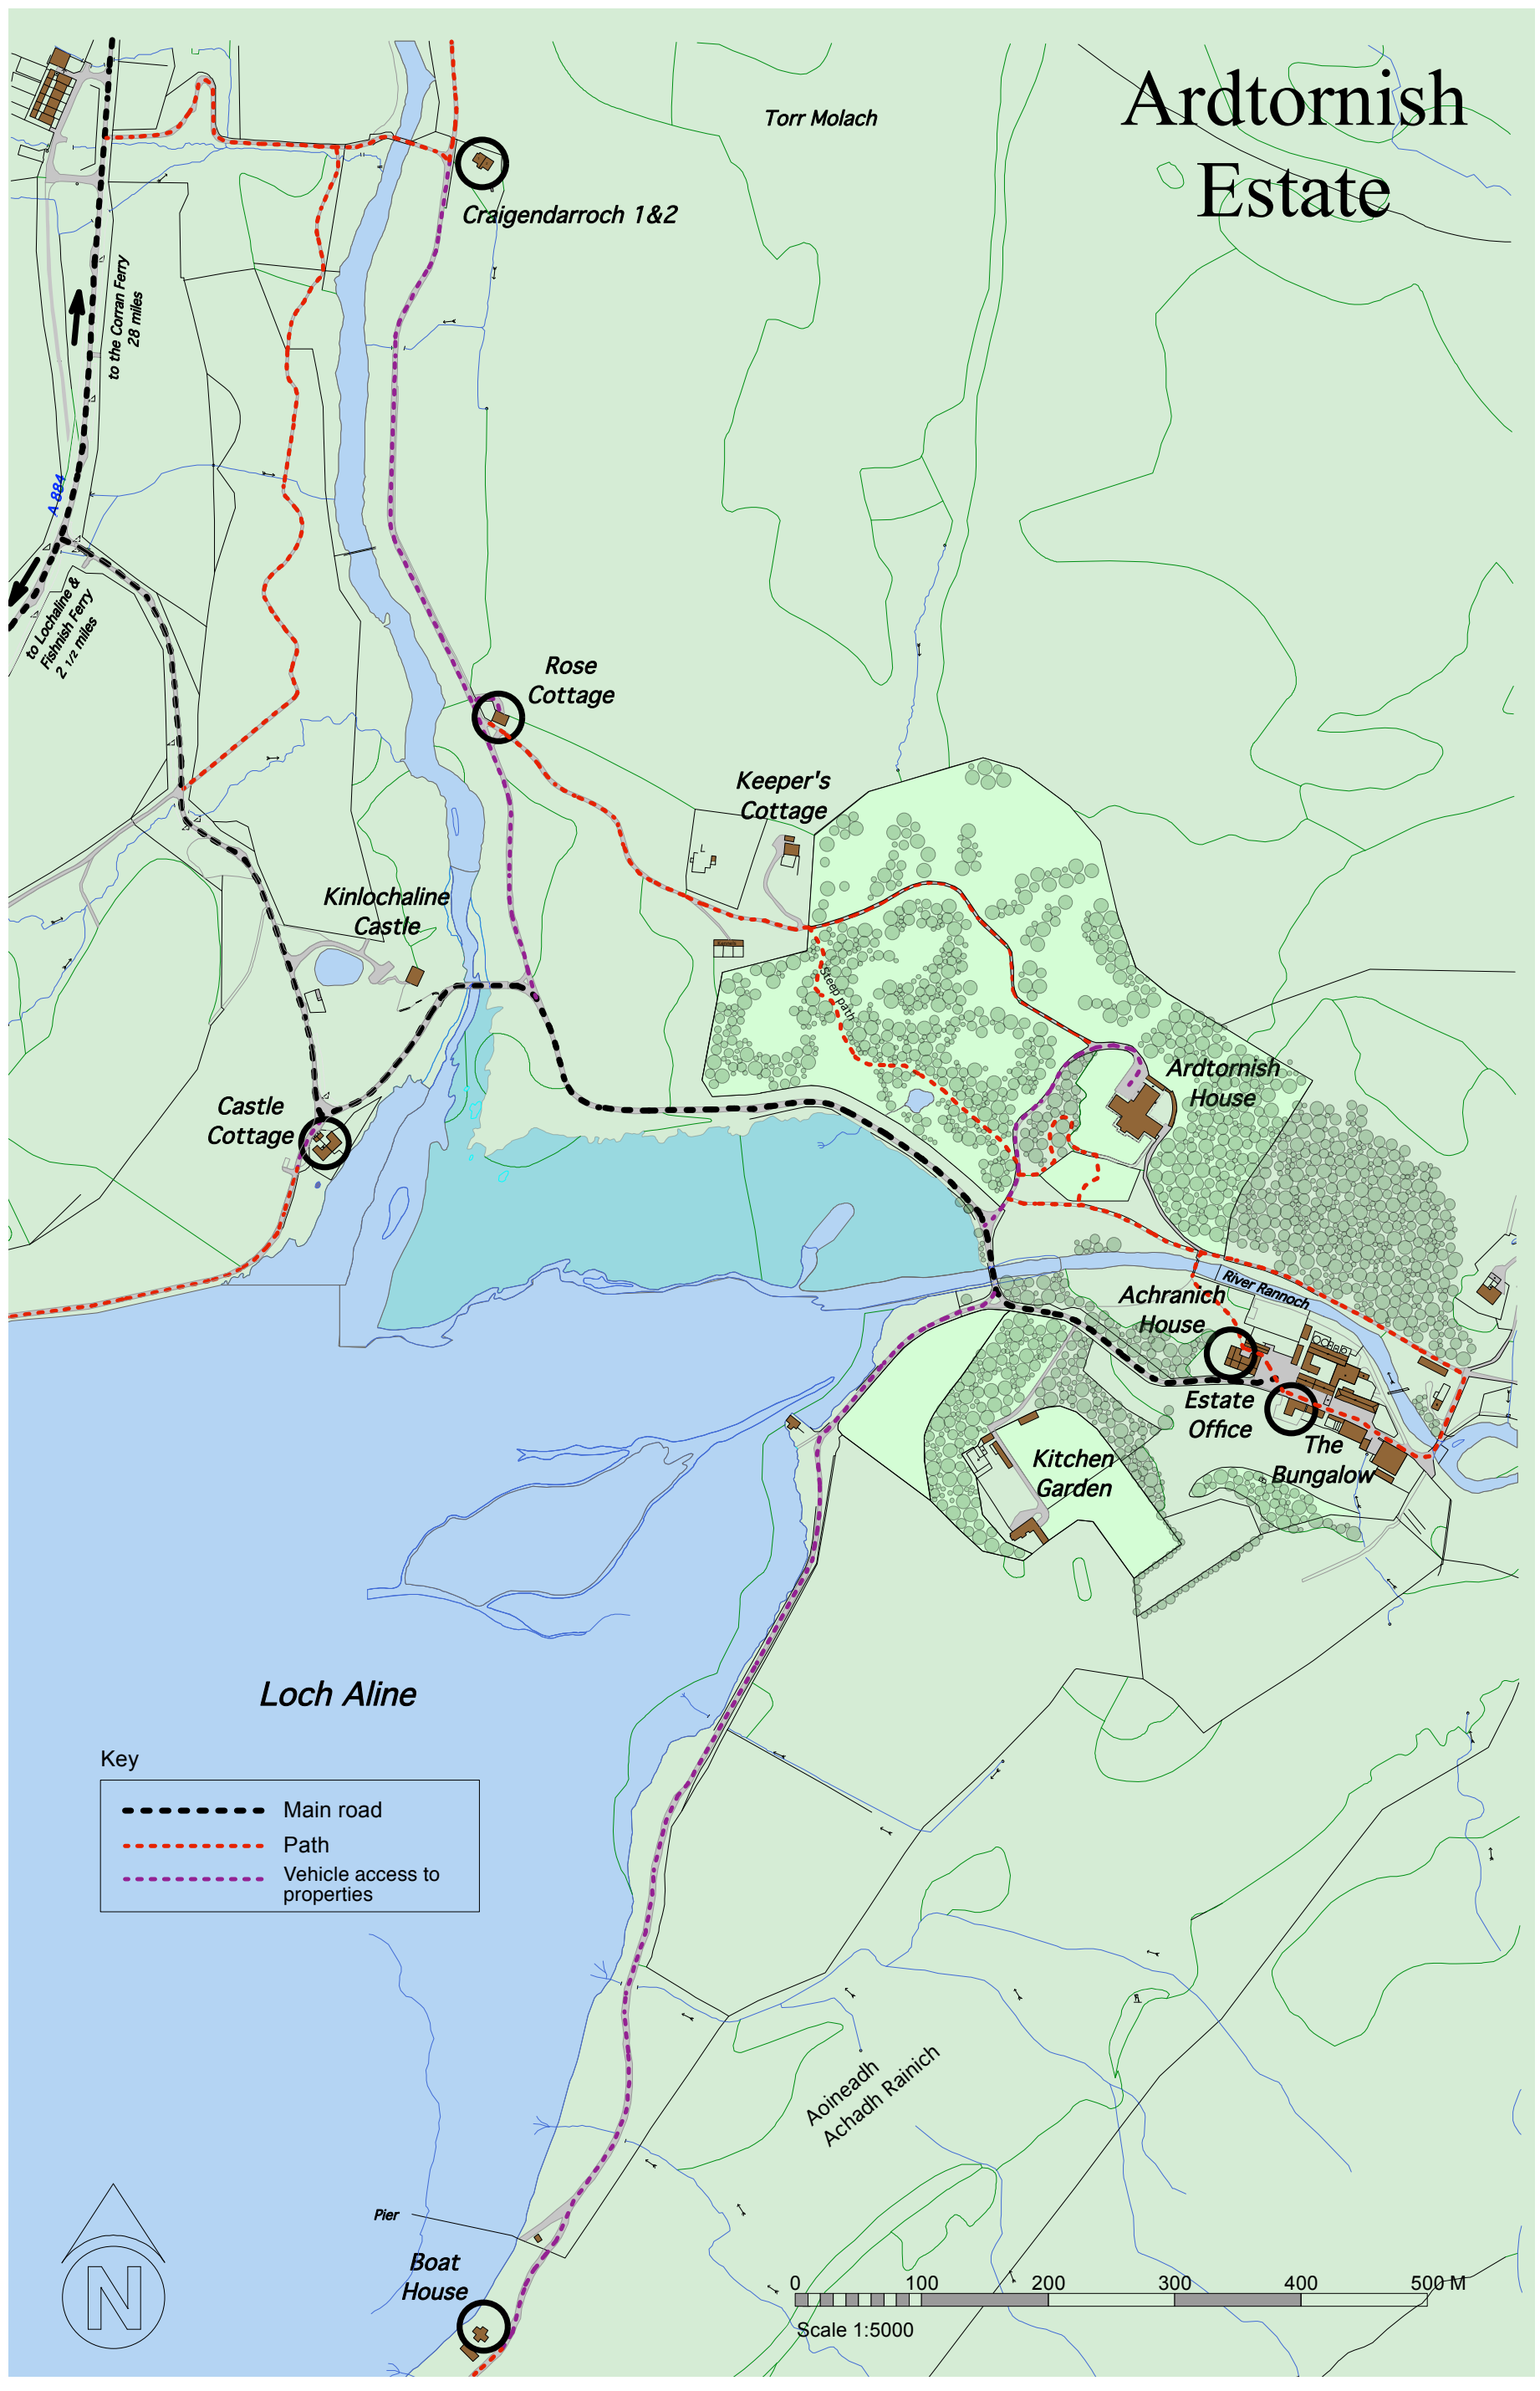

# Ardtornish Estate

Torr Molach

Craigendarroch 1&2

Rose Cottage

Keeper's Cottage

Kinlochaline Castle

Castle Cottage

Ardtornish House

Achranich House

Estate Office

The Bungalow

Kitchen Garden

Loch Aline

Key

- Main road
- Path
- Vehicle access to properties

Pier

Boat House

0 100 200 300 400 500 M

Scale 1:5000

to the Corran Ferry  
28 miles

A 894

to Lochaline &  
Fishnish Ferry  
2 1/2 miles

River Rannoch

Aoineadh  
Achadh Rainich