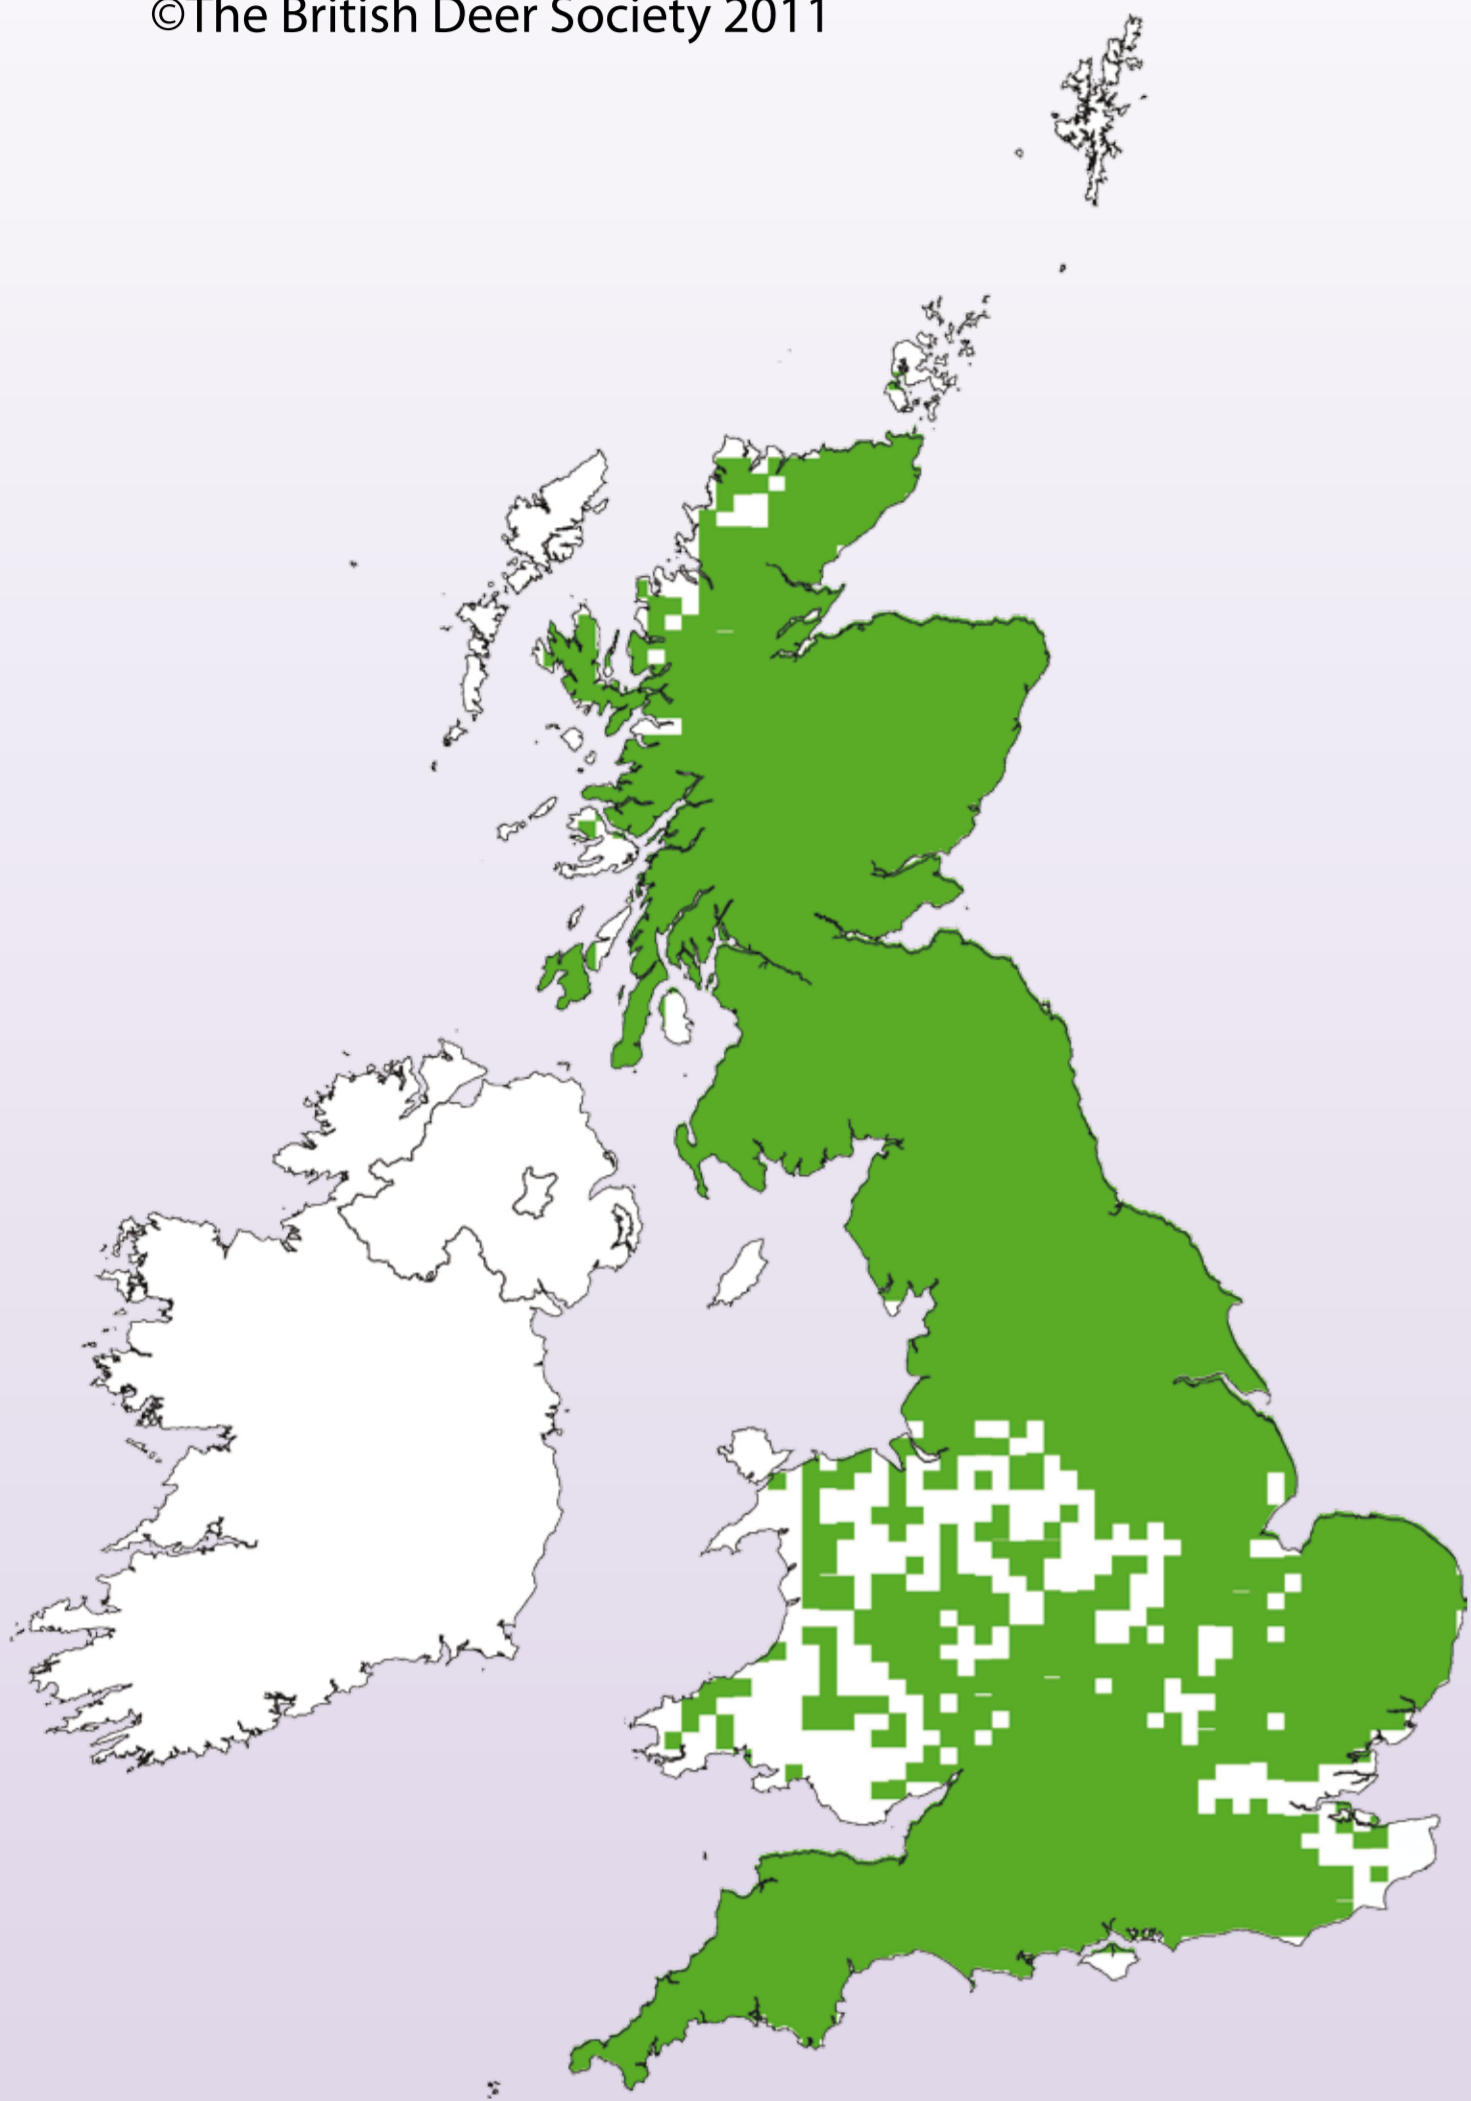

# ROE DEER – *Capreolus capreolus*

## WHERE DO THEY LIVE?

### UK ROE DEER DISTRIBUTION

©The British Deer Society 2011

Robin Morrison

### Roe deer:

- are native to the UK dating back to 10000BC
- have a prominent white rump in their winter coat
- are most likely to be seen at dawn and dusk
- make barking noises when alarmed

Neil McIntyre