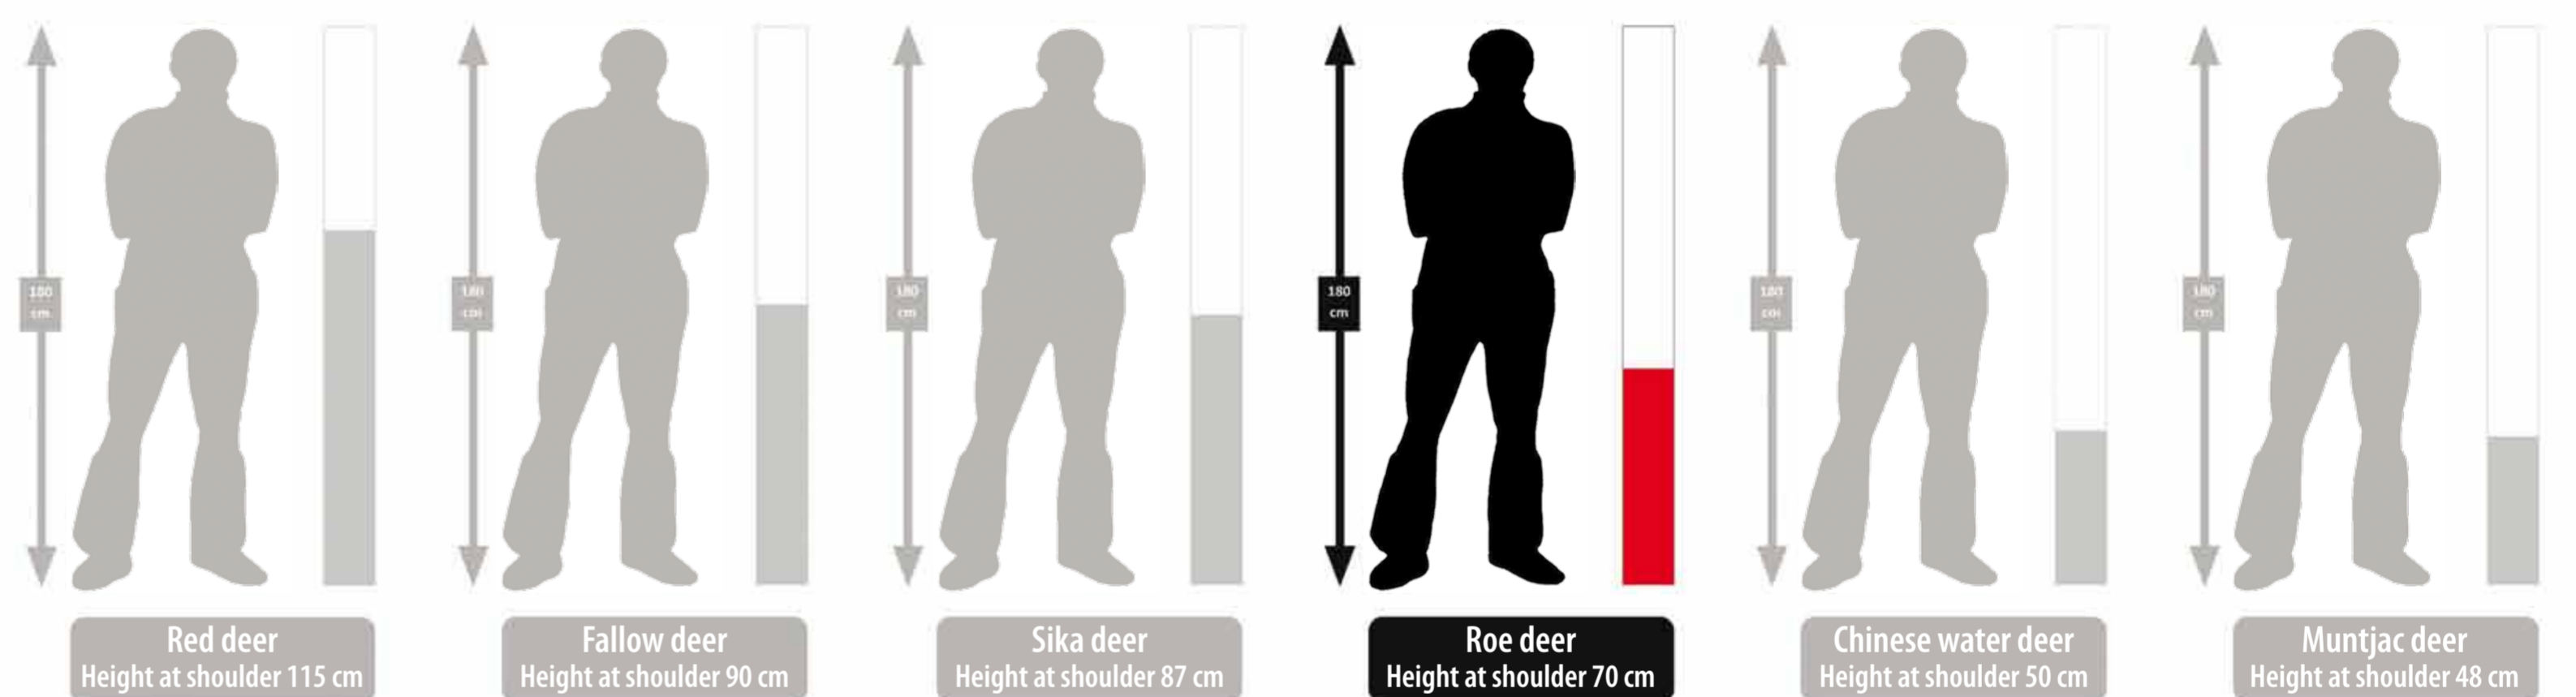

## WHERE DO THEY LIVE?

## HOW BIG ARE THEY?

Young (kids) born in May and June.

George Trebarski

Roe deer can often be seen 'lying up' or resting while they digest their food.