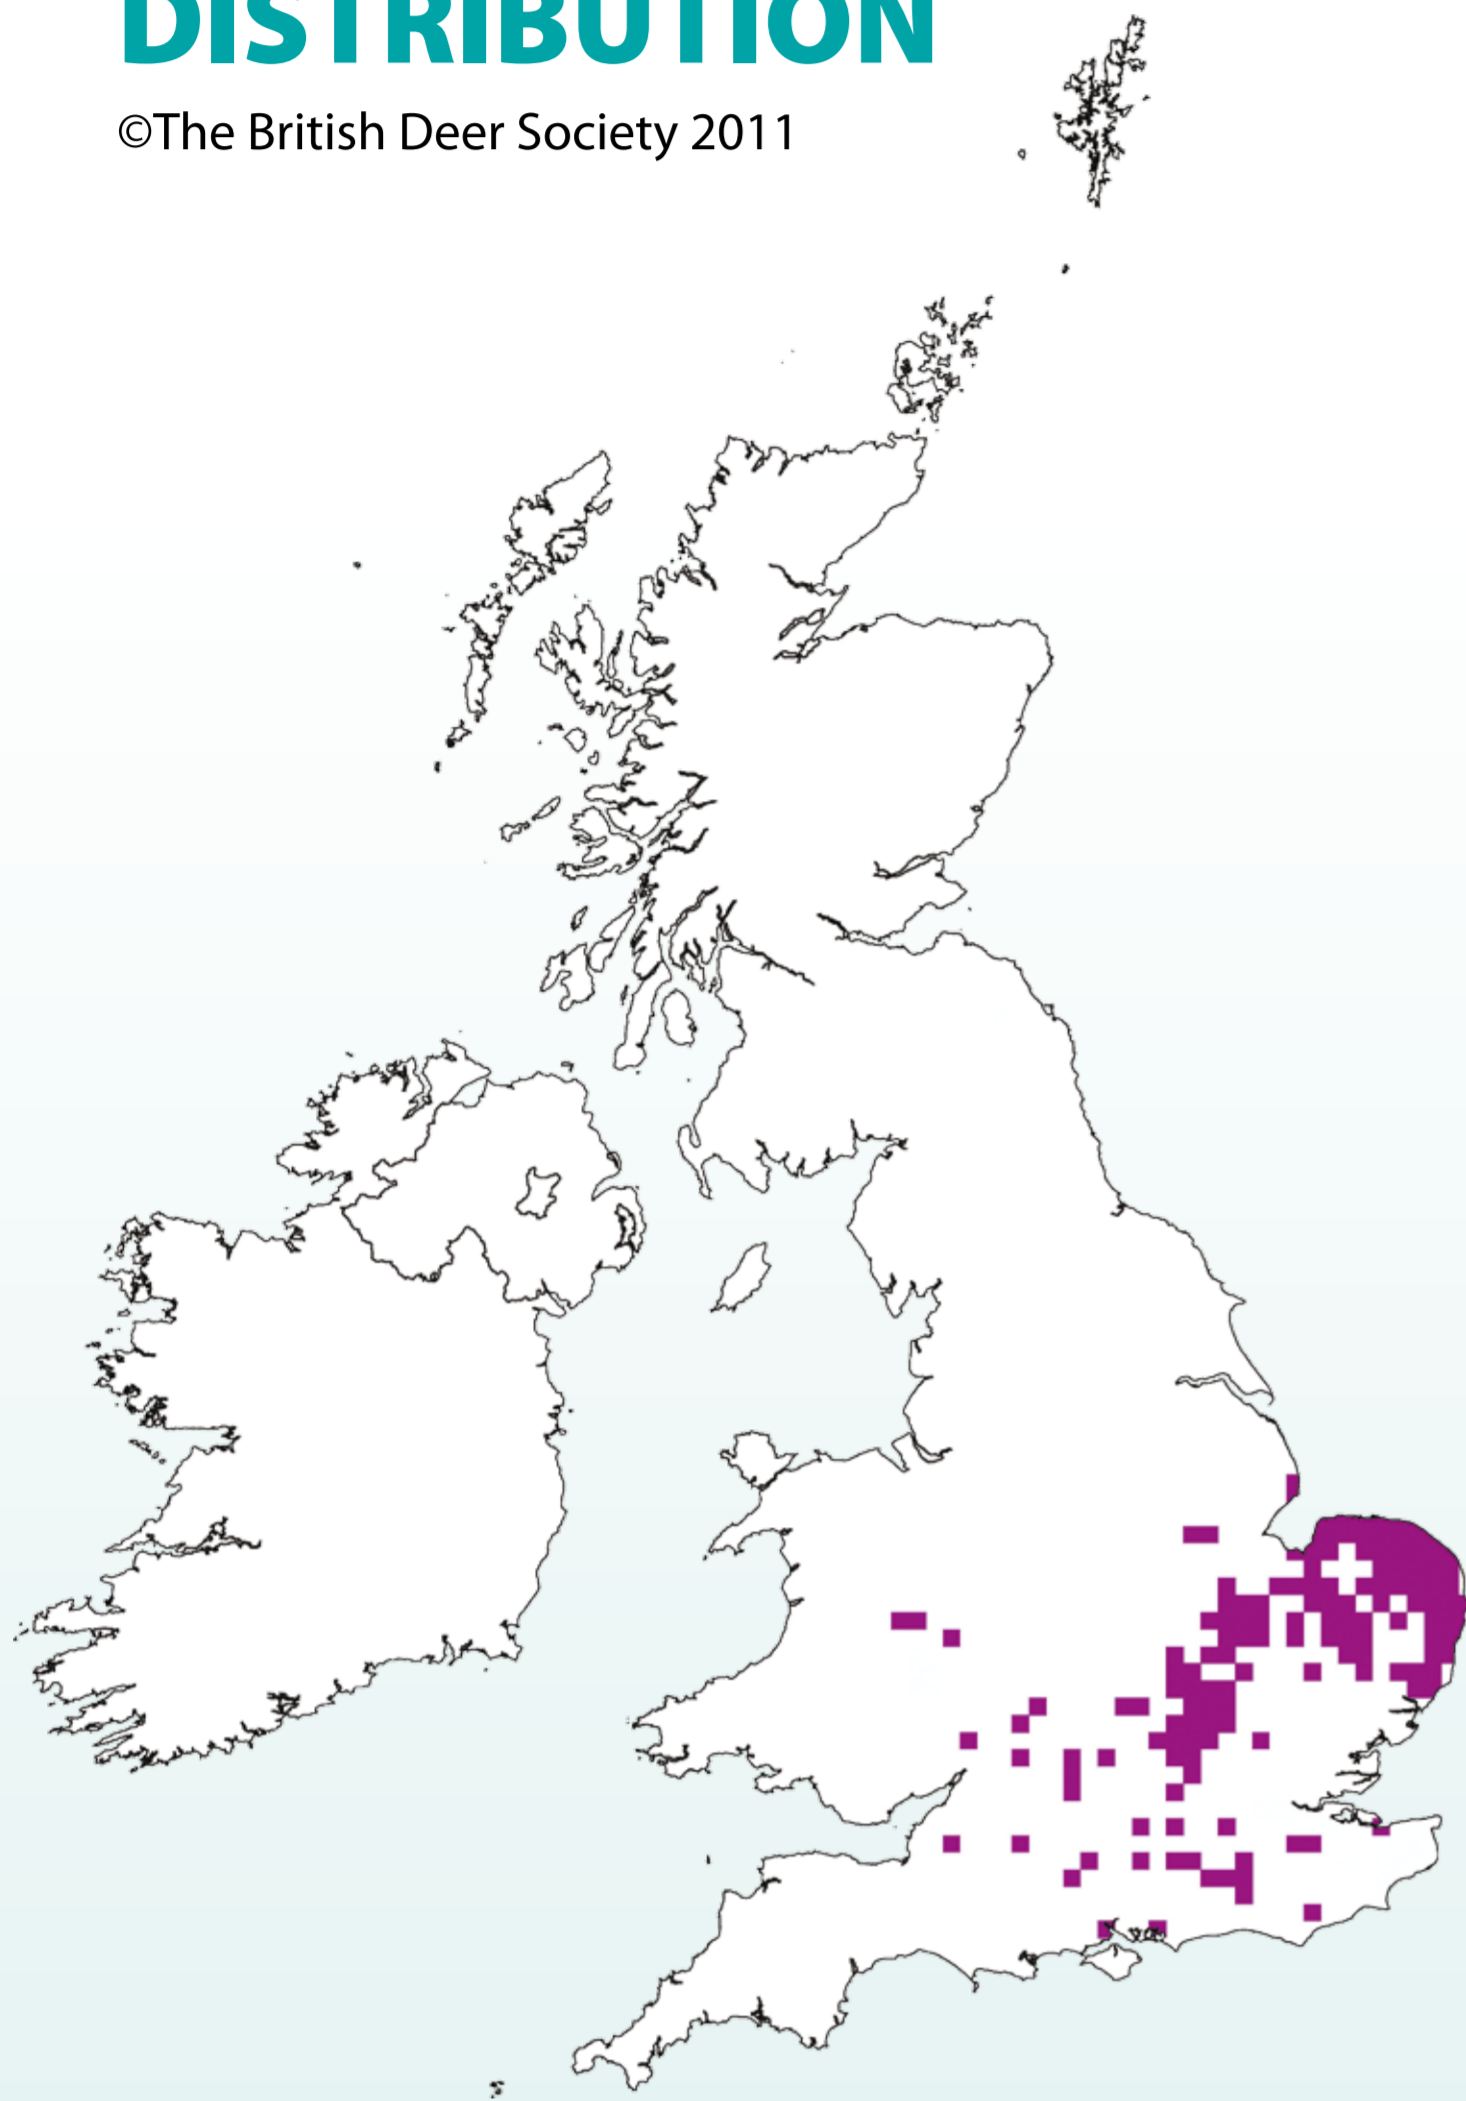

# CHINESE WATER DEER – *Hydropotes inermis*

## WHERE DO THEY LIVE?

### UK CHINESE WATER DEER DISTRIBUTION

©The British Deer Society 2011

### Chinese water deer:

- are a primitive form of deer with canine teeth and no antlers
- come from China and Korea
- have large rounded ears with faces similar to teddy bears
- are listed as an endangered species. About 10% of the worldwide population lives in Britain