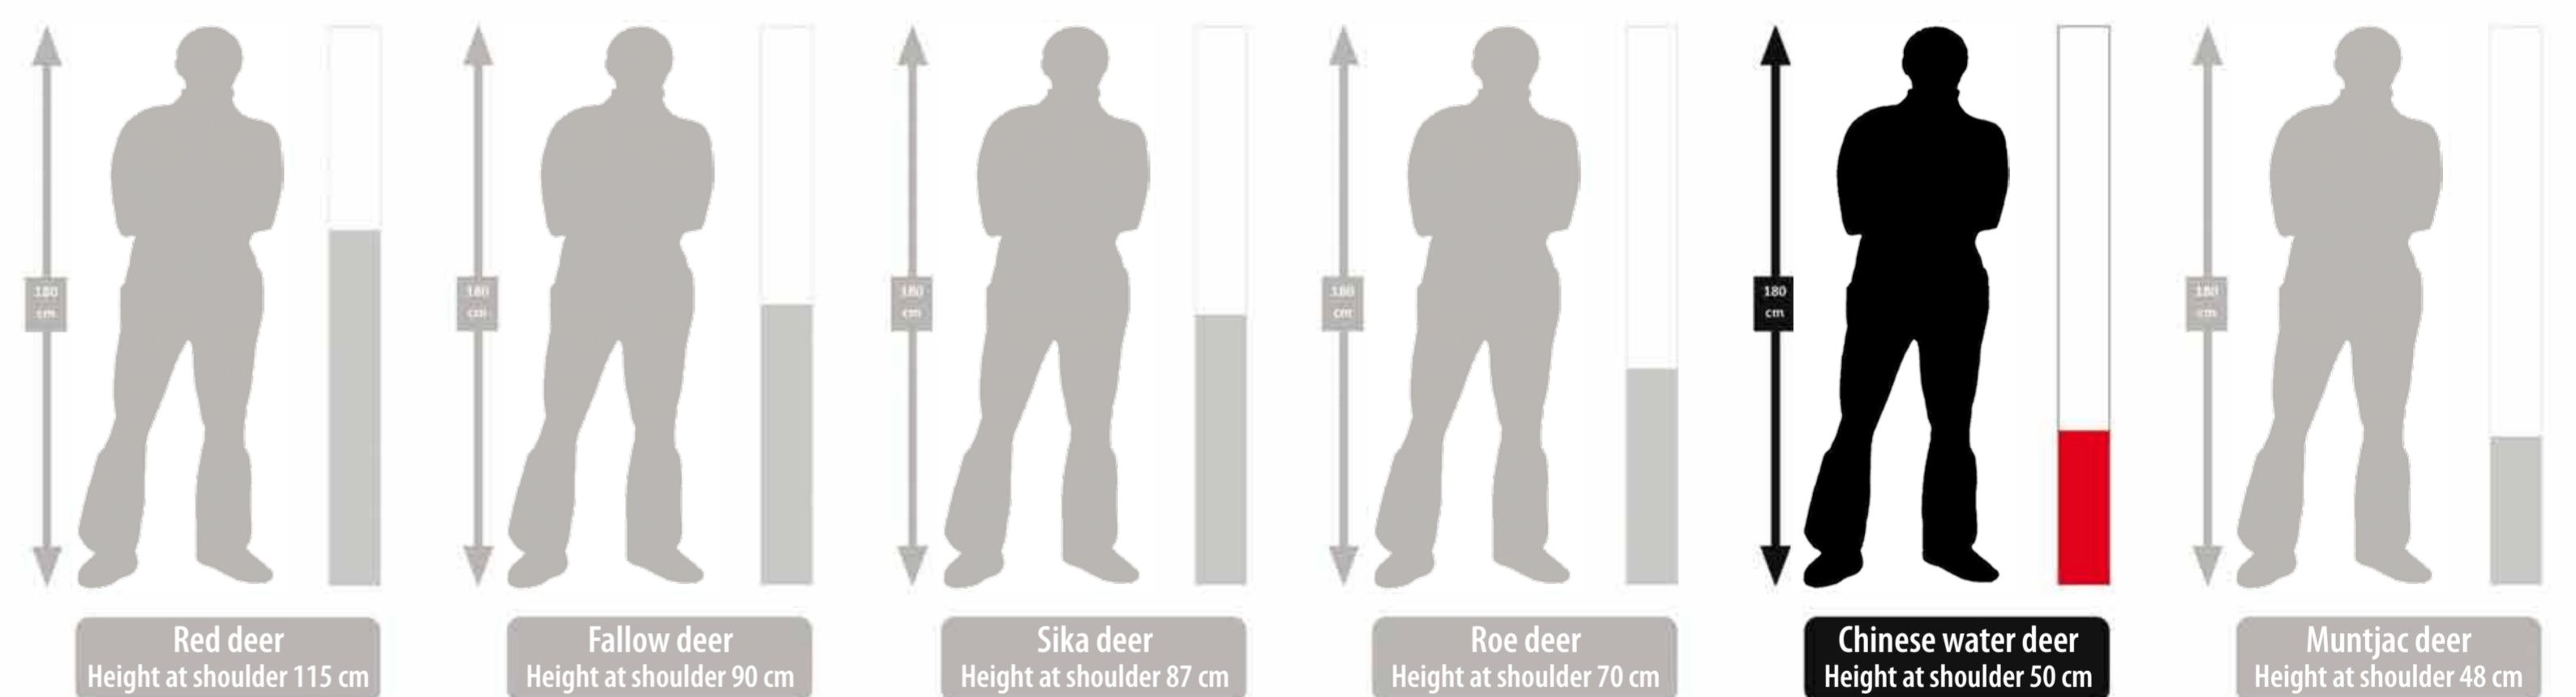

# CHINESE WATER DEER – *Hydropotes inermis*

## WHERE DO THEY LIVE?

## HOW BIG ARE THEY?

### Chinese water deer:

- are a primitive form of deer with canine teeth and no antlers
- come from China and Korea
- have large rounded ears with faces similar to teddy bears
- are listed as an endangered species. About 10% of the worldwide population lives in Britain