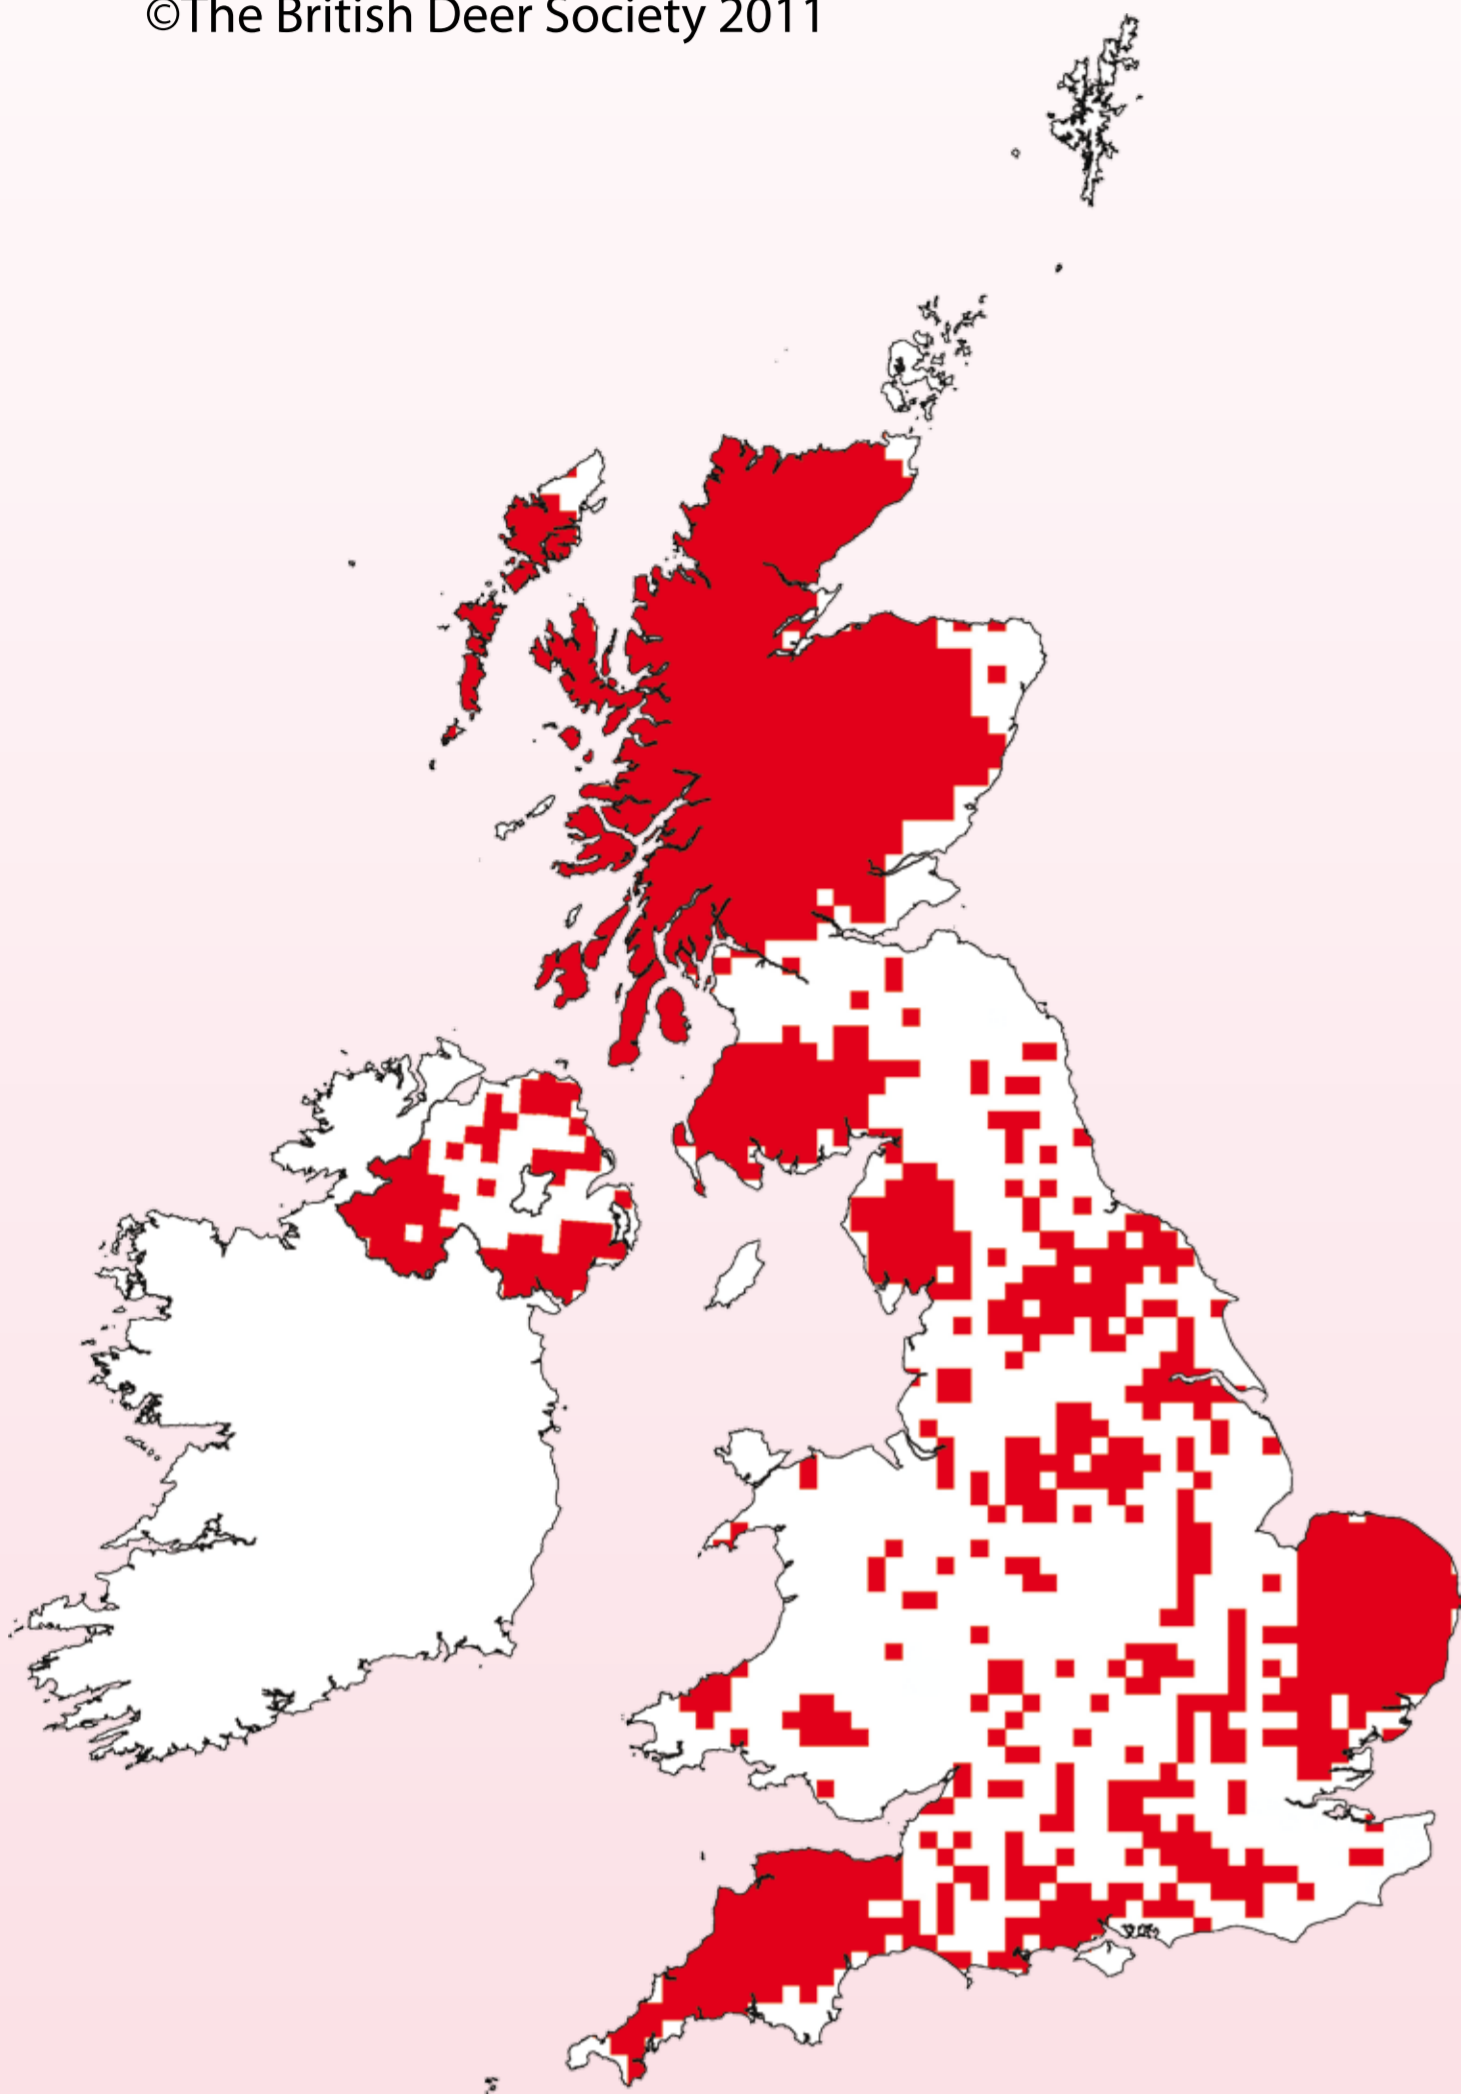

RED DEER – *Cervus elaphus*

WHERE DO THEY LIVE?

UK RED DEER DISTRIBUTION

©The British Deer Society 2011

HOW BIG ARE THEY?

DID YOU KNOW?

Red deer:

- are native to the UK
- are our largest land mammal
- are named for their distinctive rusty red summer coats
- have spots when born which fade completely after 3 months

Young (calves) born mainly in June.

Red deer frequently herd together on winter feeding grounds. Sadly many die in severe weather, particularly in the Highlands.