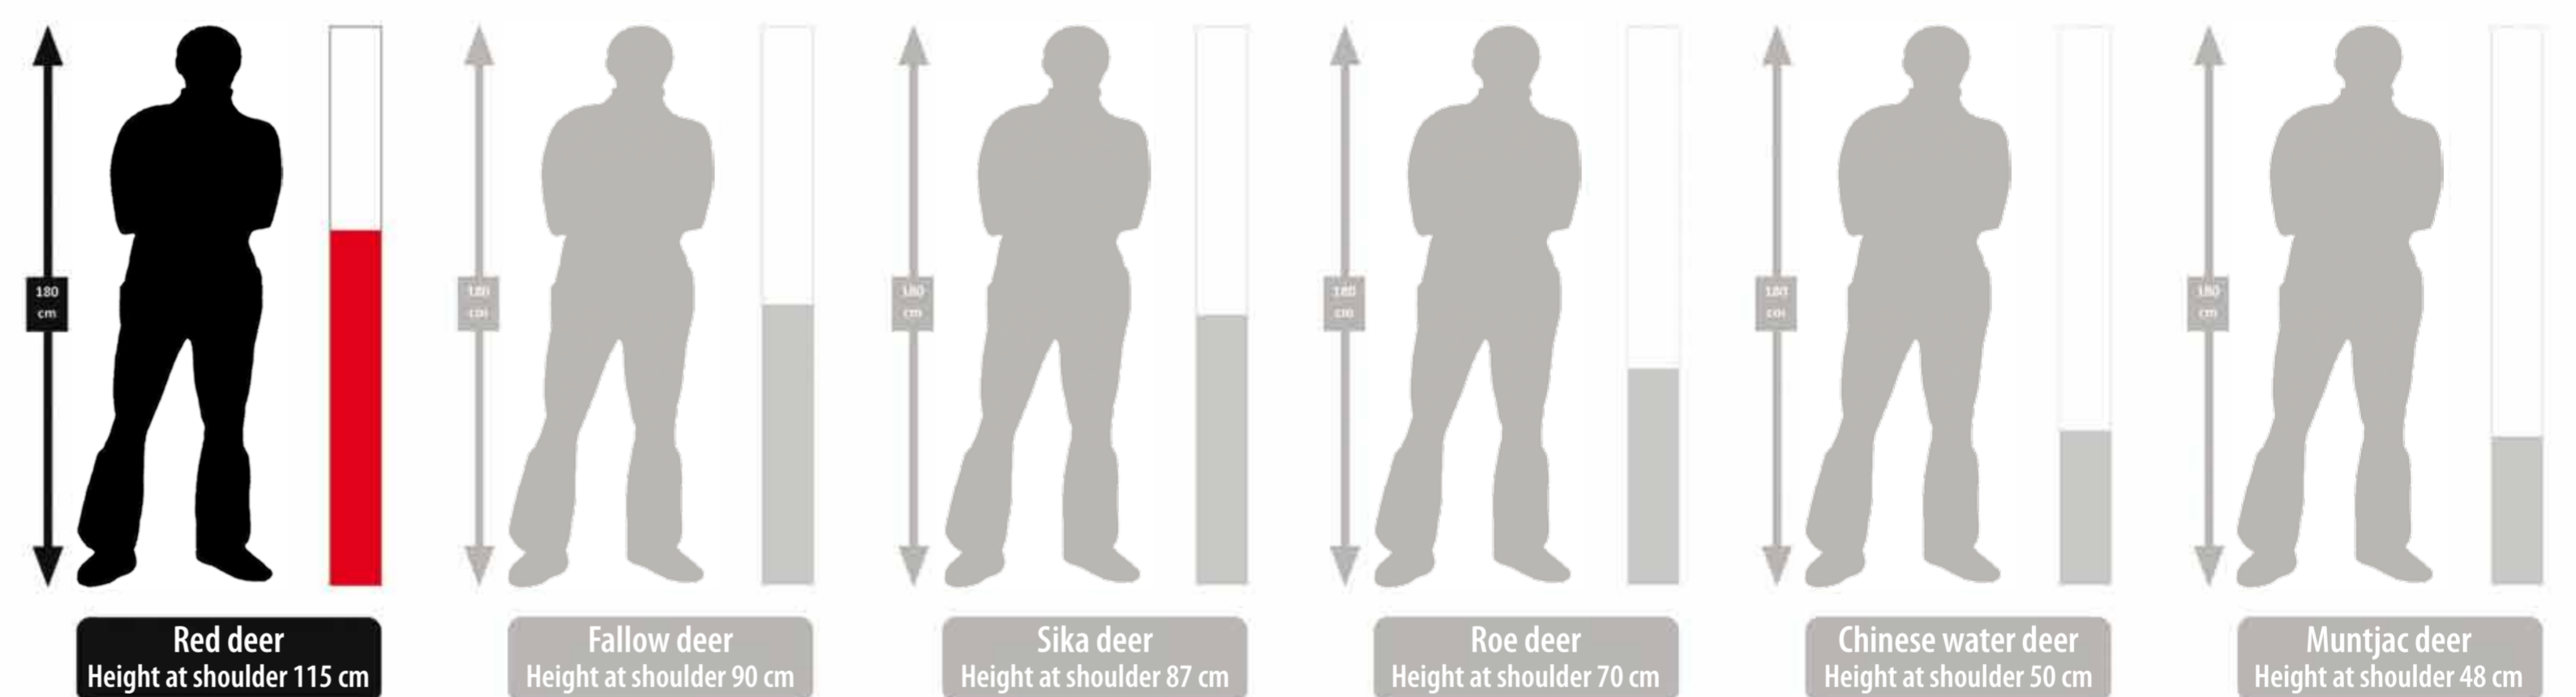

RED DEER – *Cervus elaphus*

WHERE DO THEY LIVE?

UK RED DEER DISTRIBUTION

©The British Deer Society 2011

HOW BIG ARE THEY?

DID YOU KNOW?

Red deer:

- are native to the UK
- are our largest land mammal
- are named for their distinctive rusty red summer coats
- have spots when born which fade completely after 3 months

Young (calves) born mainly in June.

Red deer frequently herd together on winter feeding grounds. Sadly many die in severe weather, particularly in the Highlands.