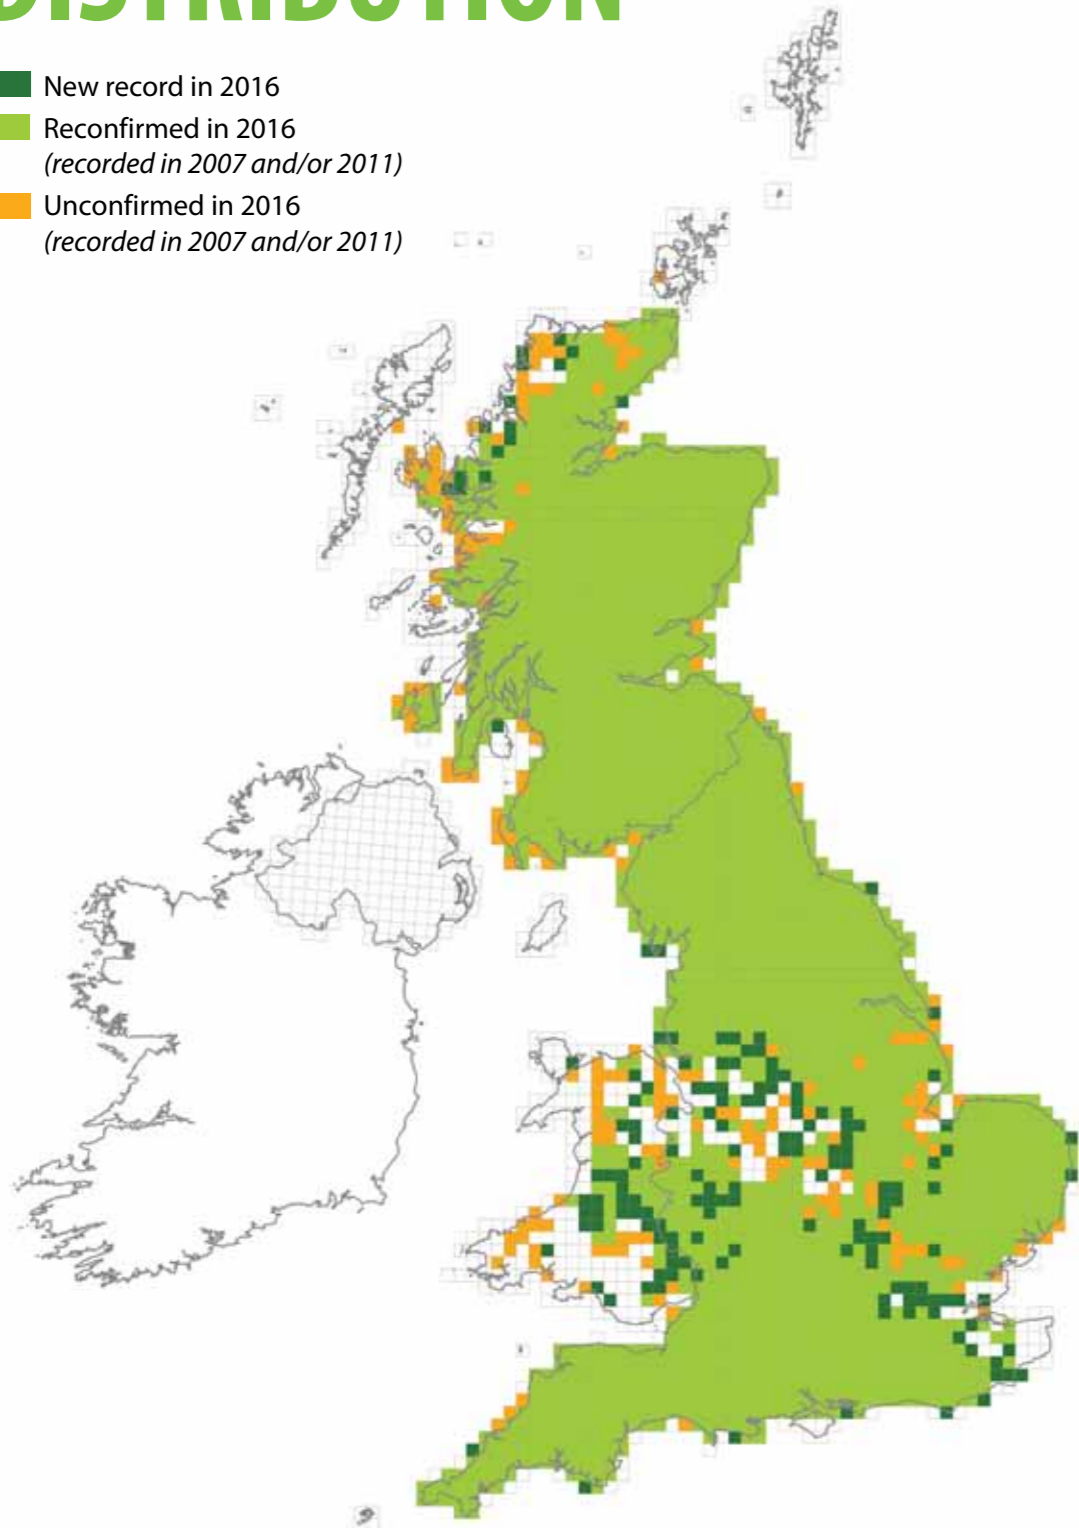

# ROE DEER

*Capreolus capreolus*

## WHERE DO THEY LIVE?

### UK ROE DEER DISTRIBUTION

- New record in 2016
- Reconfirmed in 2016 (recorded in 2007 and/or 2011)
- Unconfirmed in 2016 (recorded in 2007 and/or 2011)

### ROE DEER:

- are native to the UK dating back to 10000BC
- have a prominent white rump in their winter coat
- are most likely to be seen at dawn and dusk
- make barking noises when alarmed

Young (kids) born in May and June.