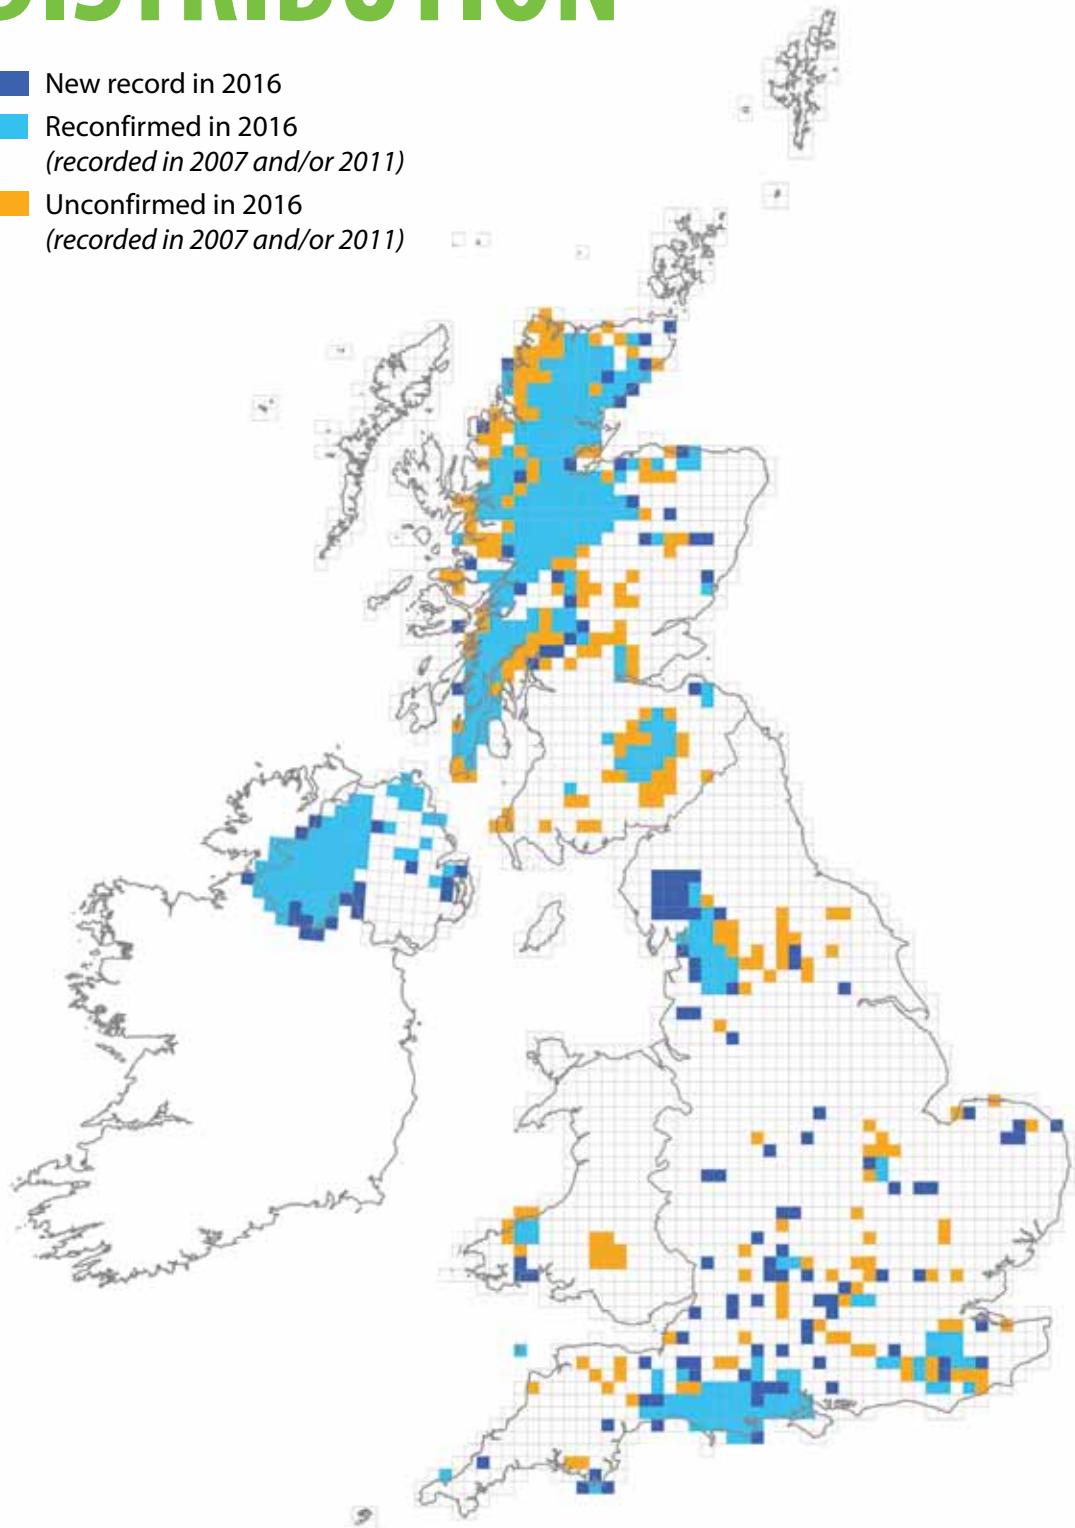

SIKA DEER

Cervus nippon

WHERE DO THEY LIVE?

UK SIKA DEER DISTRIBUTION

- New record in 2016
- Reconfirmed in 2016
(recorded in 2007 and/or 2011)
- Unconfirmed in 2016
(recorded in 2007 and/or 2011)

DID YOU KNOW?

SIKA DEER:

- in the wild are predominantly of the Japanese variety
- are renowned for their calls which include groans, clacks, whistles and screams
- are increasing in number across Britain
- have distinctive white metatarsal gland markings on their lower hind legs.

Young (calves) born from early May to July.

Living in single sex groups for most of the year, sika deer come together during the breeding season, September – November.

HOW BIG ARE THEY?