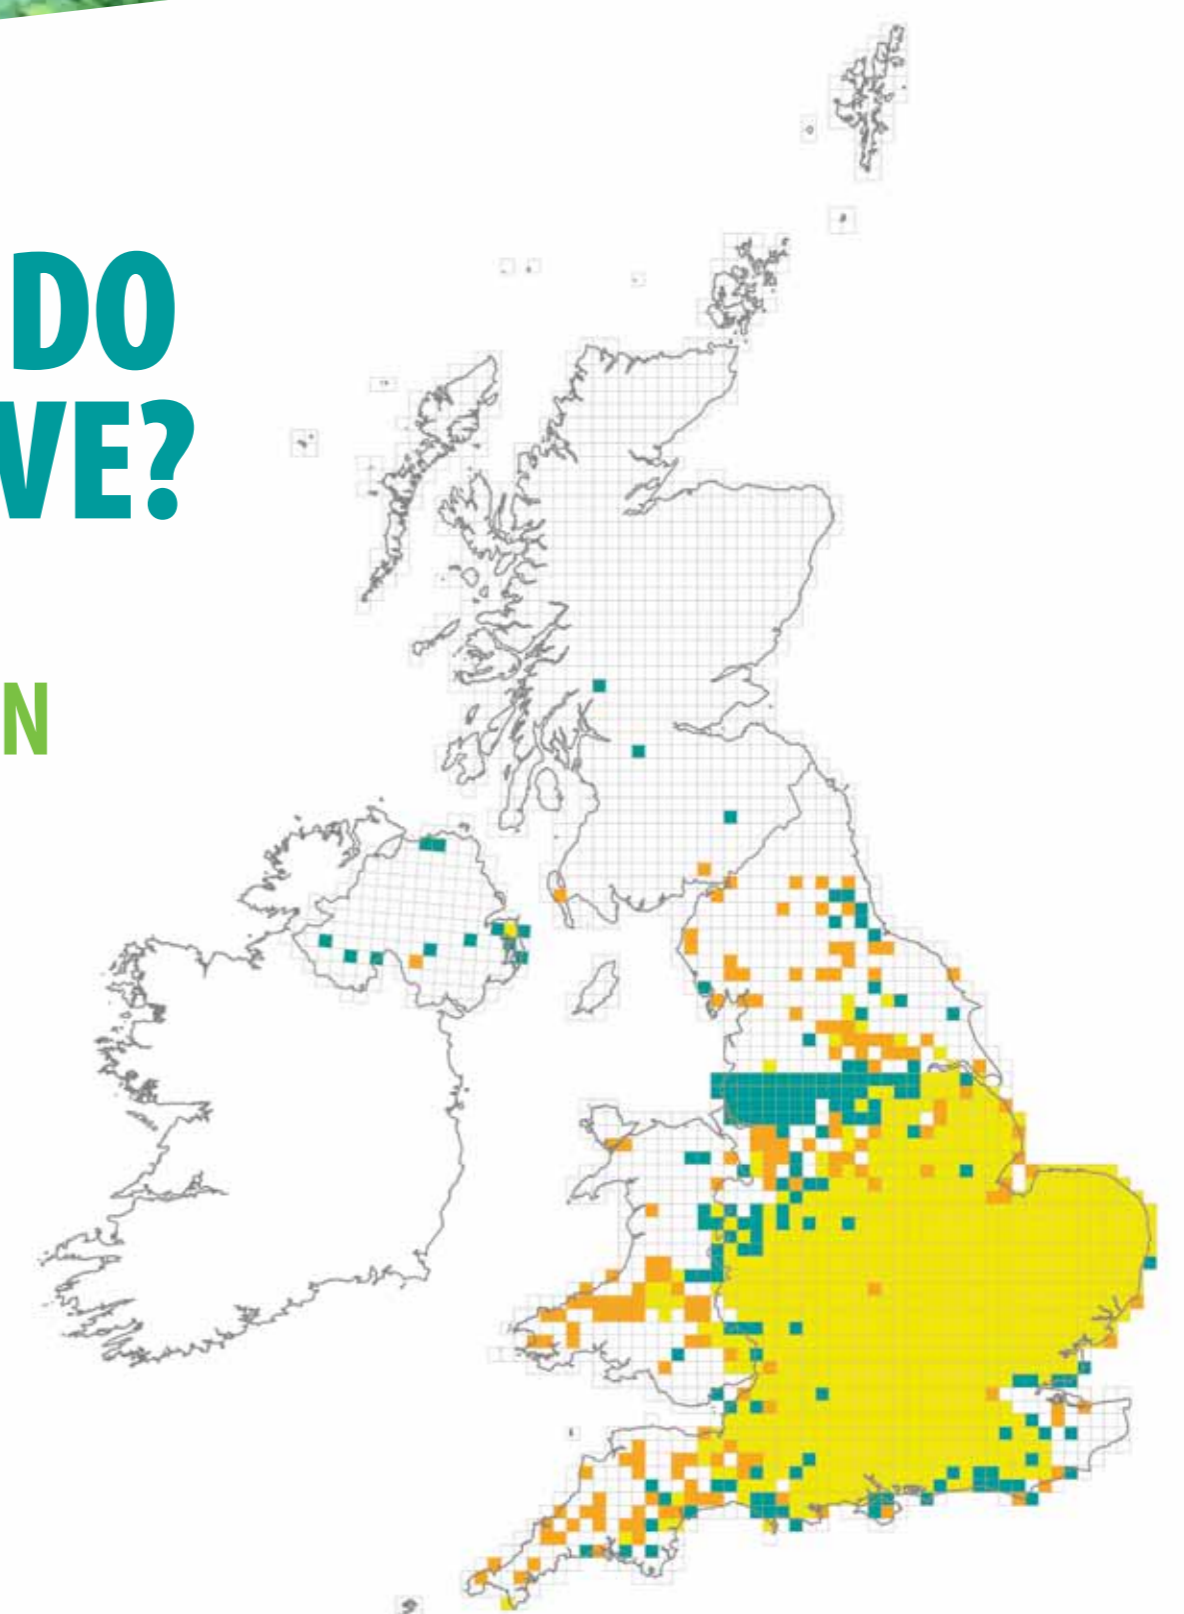

Photo: Deborah Heath

www.bds.org.uk