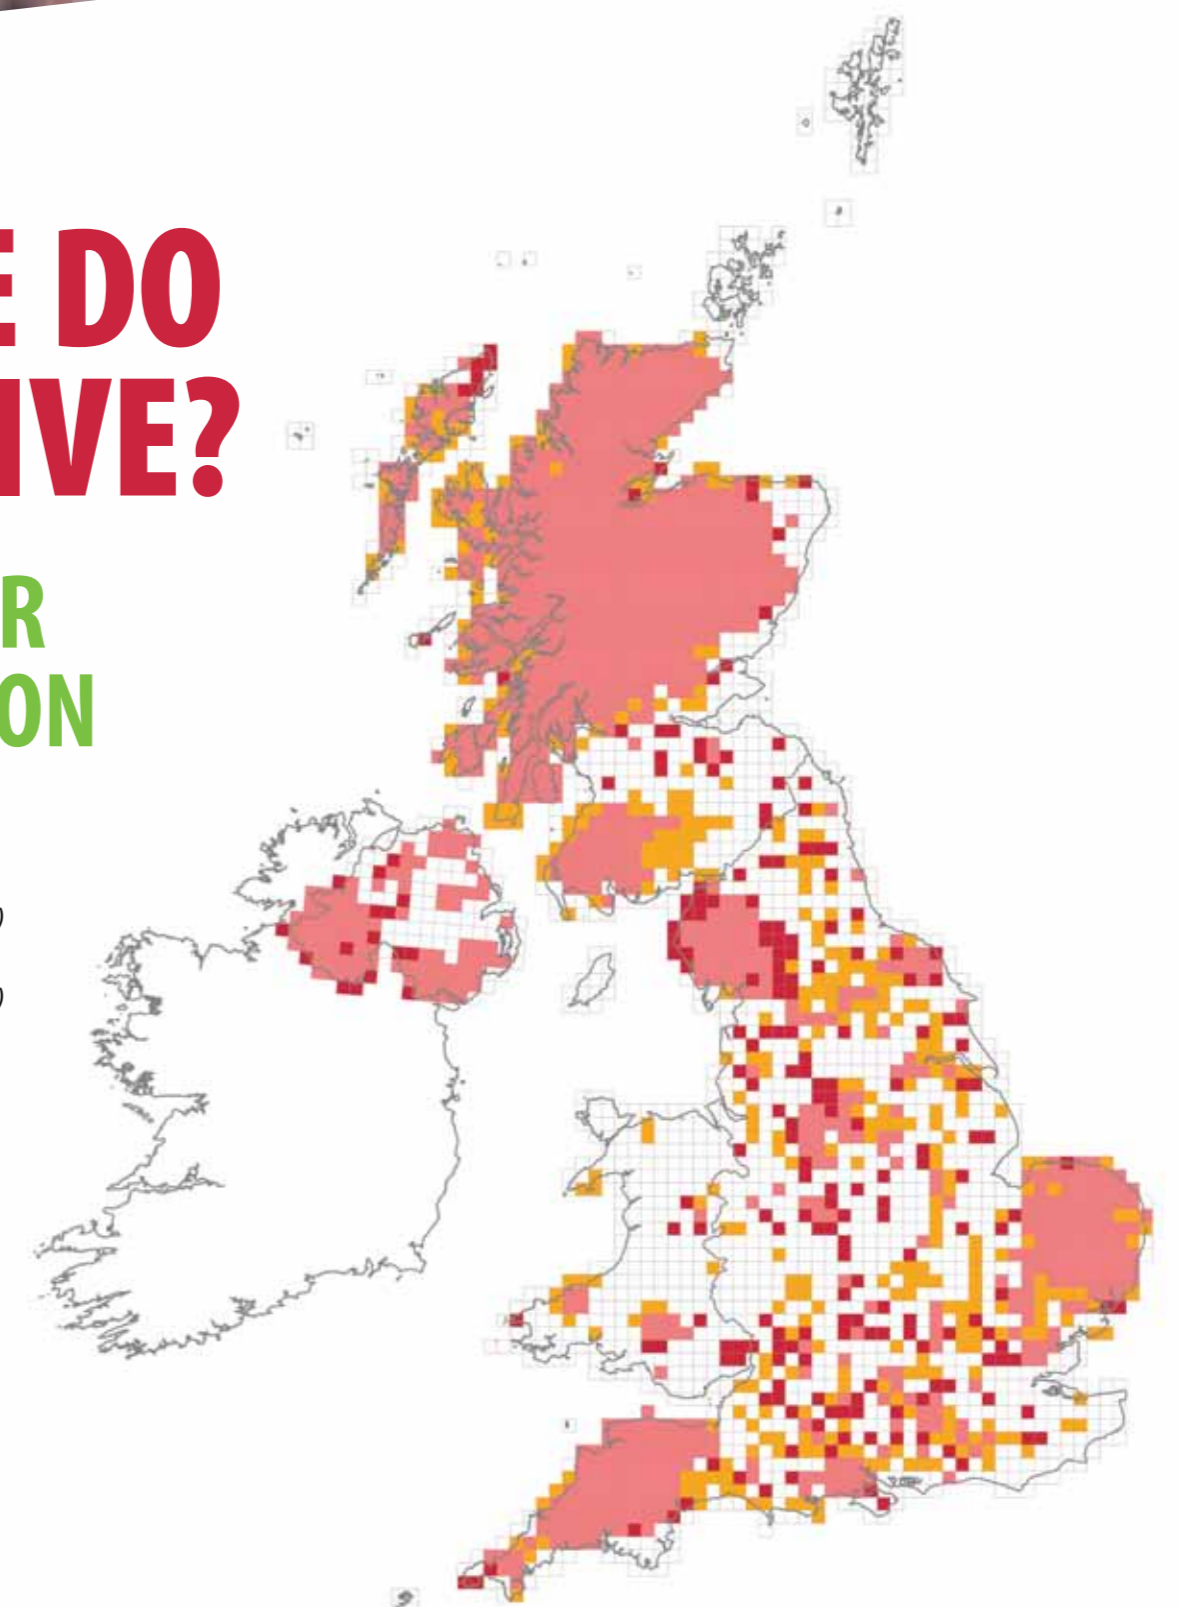

WHERE DO THEY LIVE?

UK RED DEER DISTRIBUTION

- New record in 2016
- Reconfirmed in 2016 (recorded in 2007 and/or 2011)
- Unconfirmed in 2016 (recorded in 2007 and/or 2011)

SCAN ME