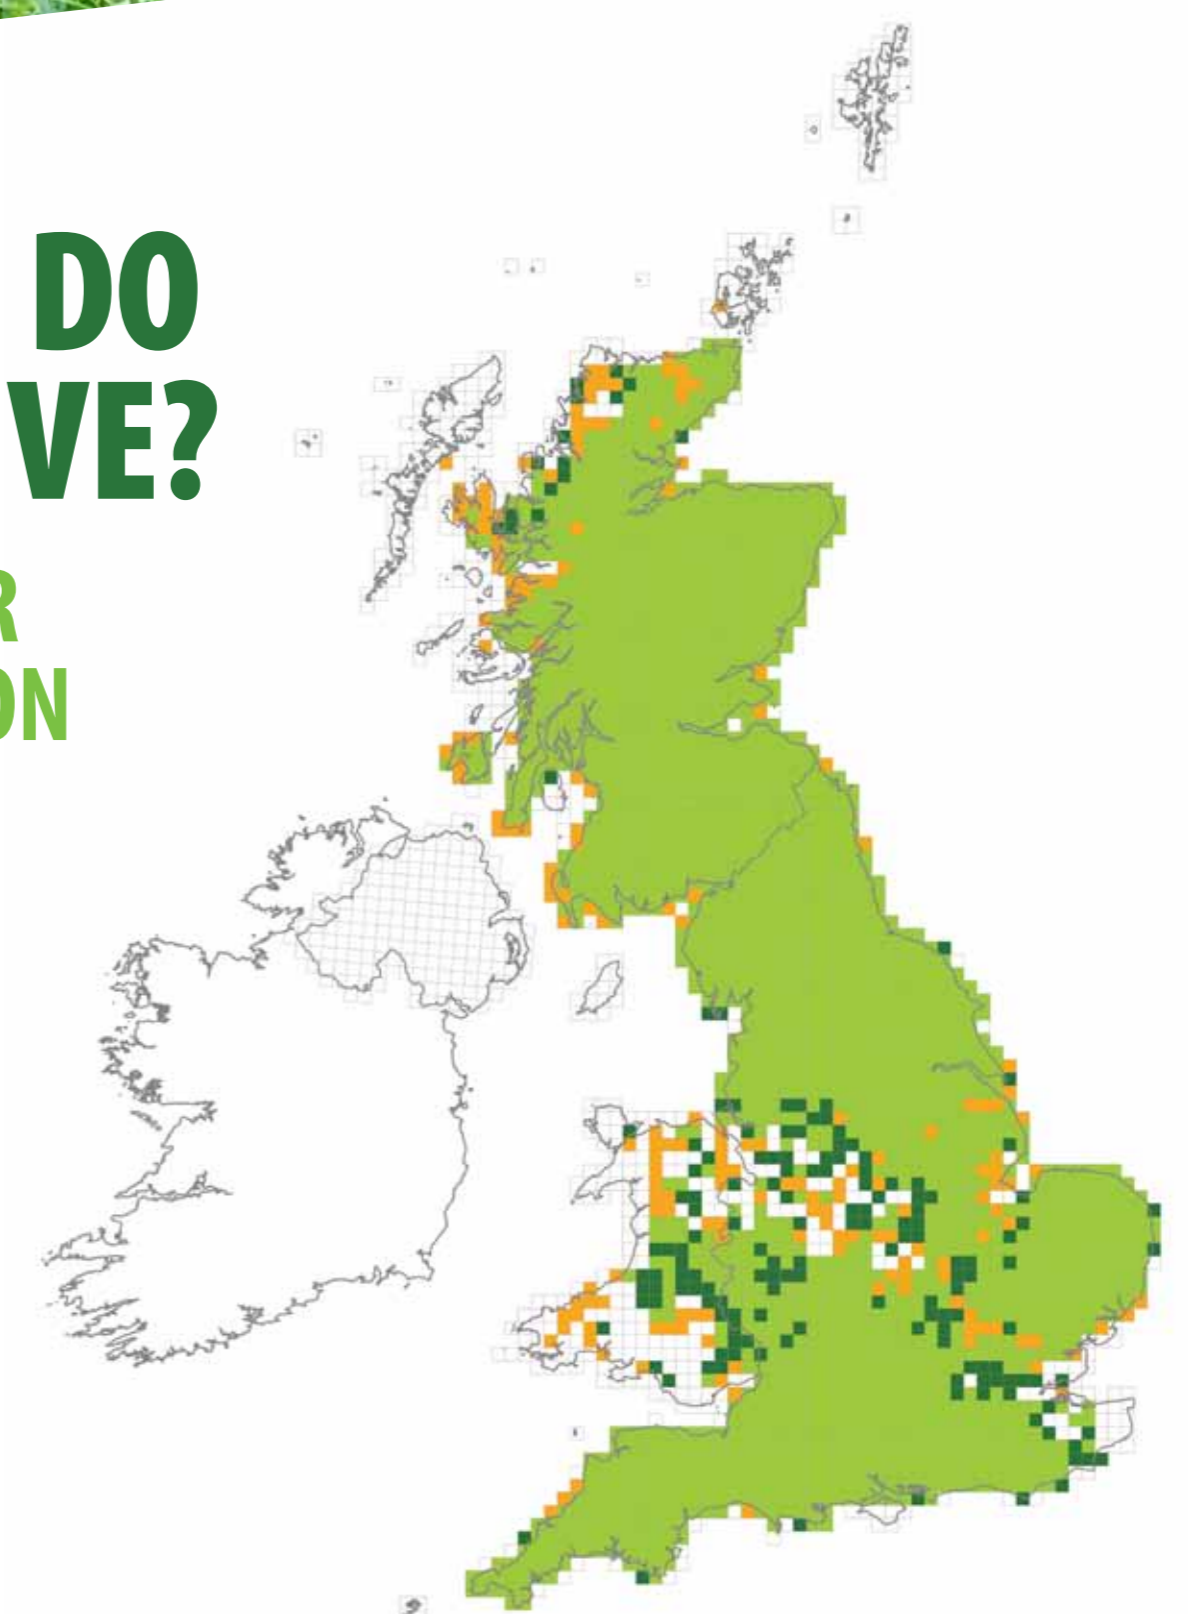

ROE DEER

Capreolus capreolus

Photo: Brian Phipps

DID YOU KNOW?

ROE DEER:

- are native to the UK
- have no visible tail, and a prominent white rump in their winter coat
- are most likely to be seen at dawn and dusk
- make barking noises when alarmed

WHERE DO THEY LIVE?

UK ROE DEER DISTRIBUTION

- New record in 2016
- Reconfirmed in 2016 (recorded in 2007 and/or 2011)
- Unconfirmed in 2016 (recorded in 2007 and/or 2011)

SCAN ME

www.bds.org.uk

 the british deer society