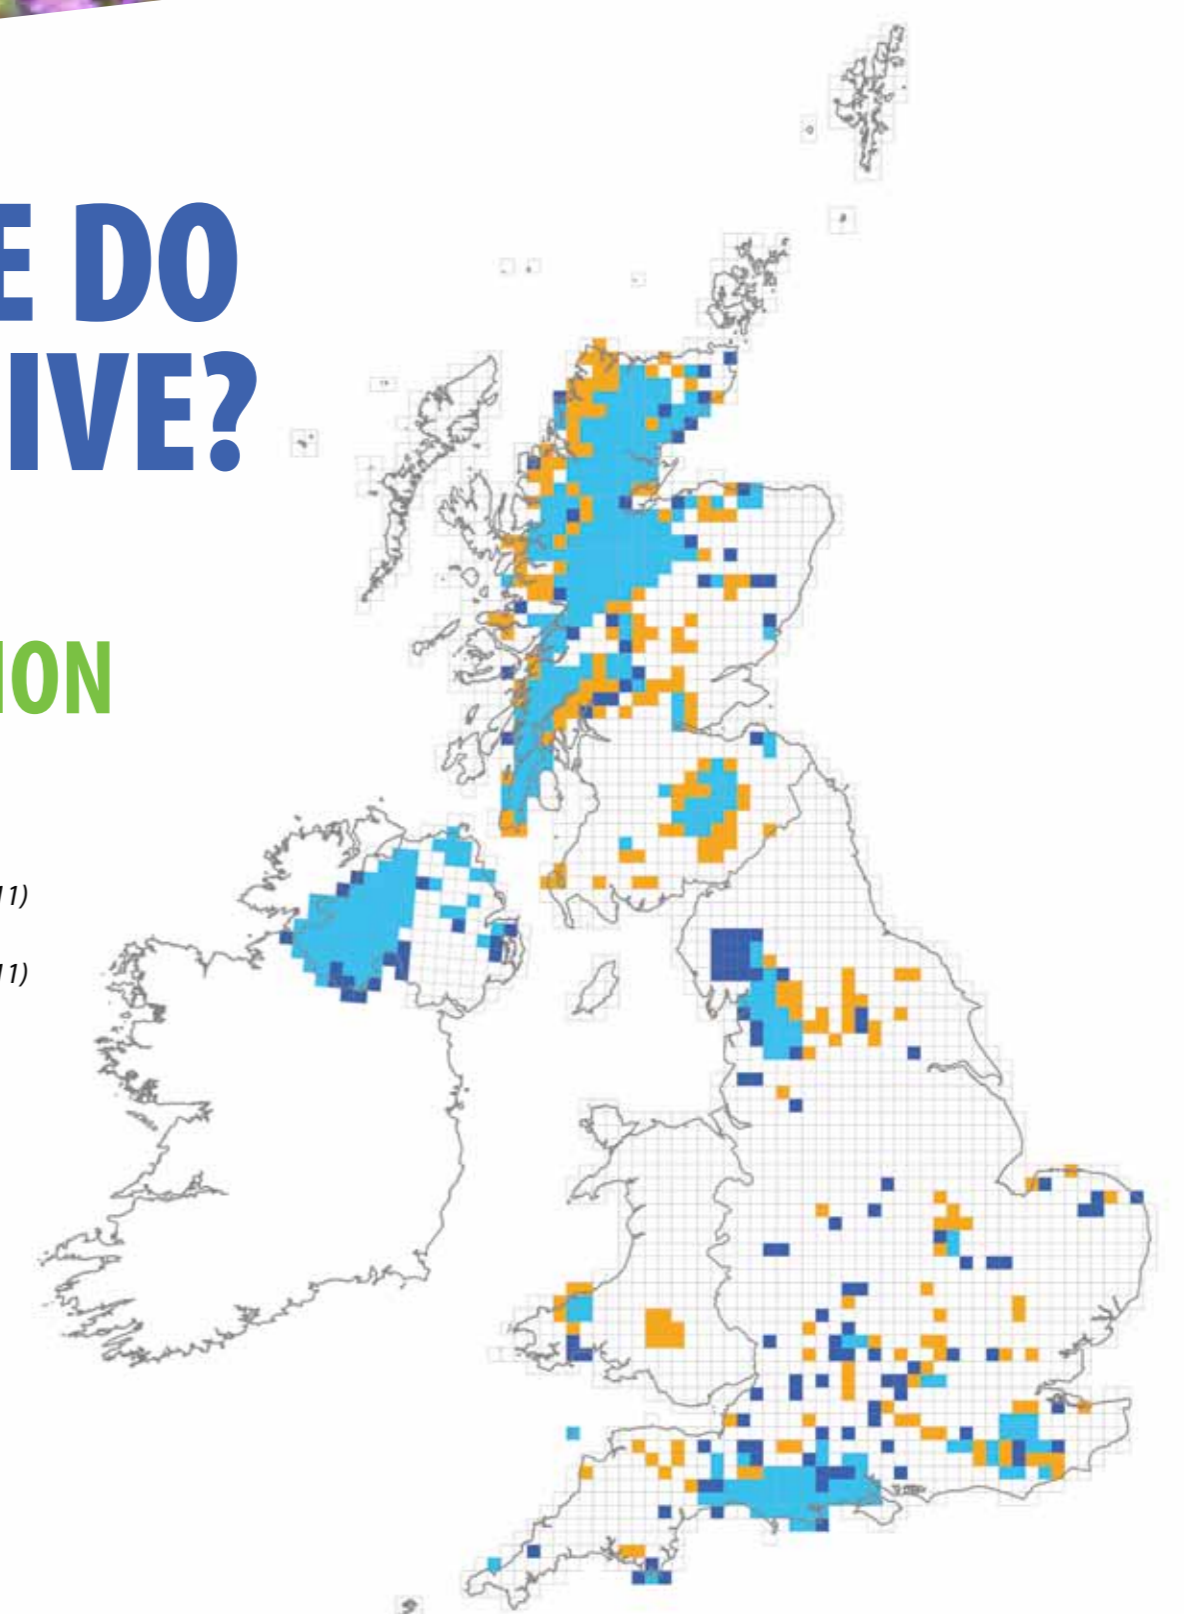

Photo: Charlotte Stride

www.bds.org.uk