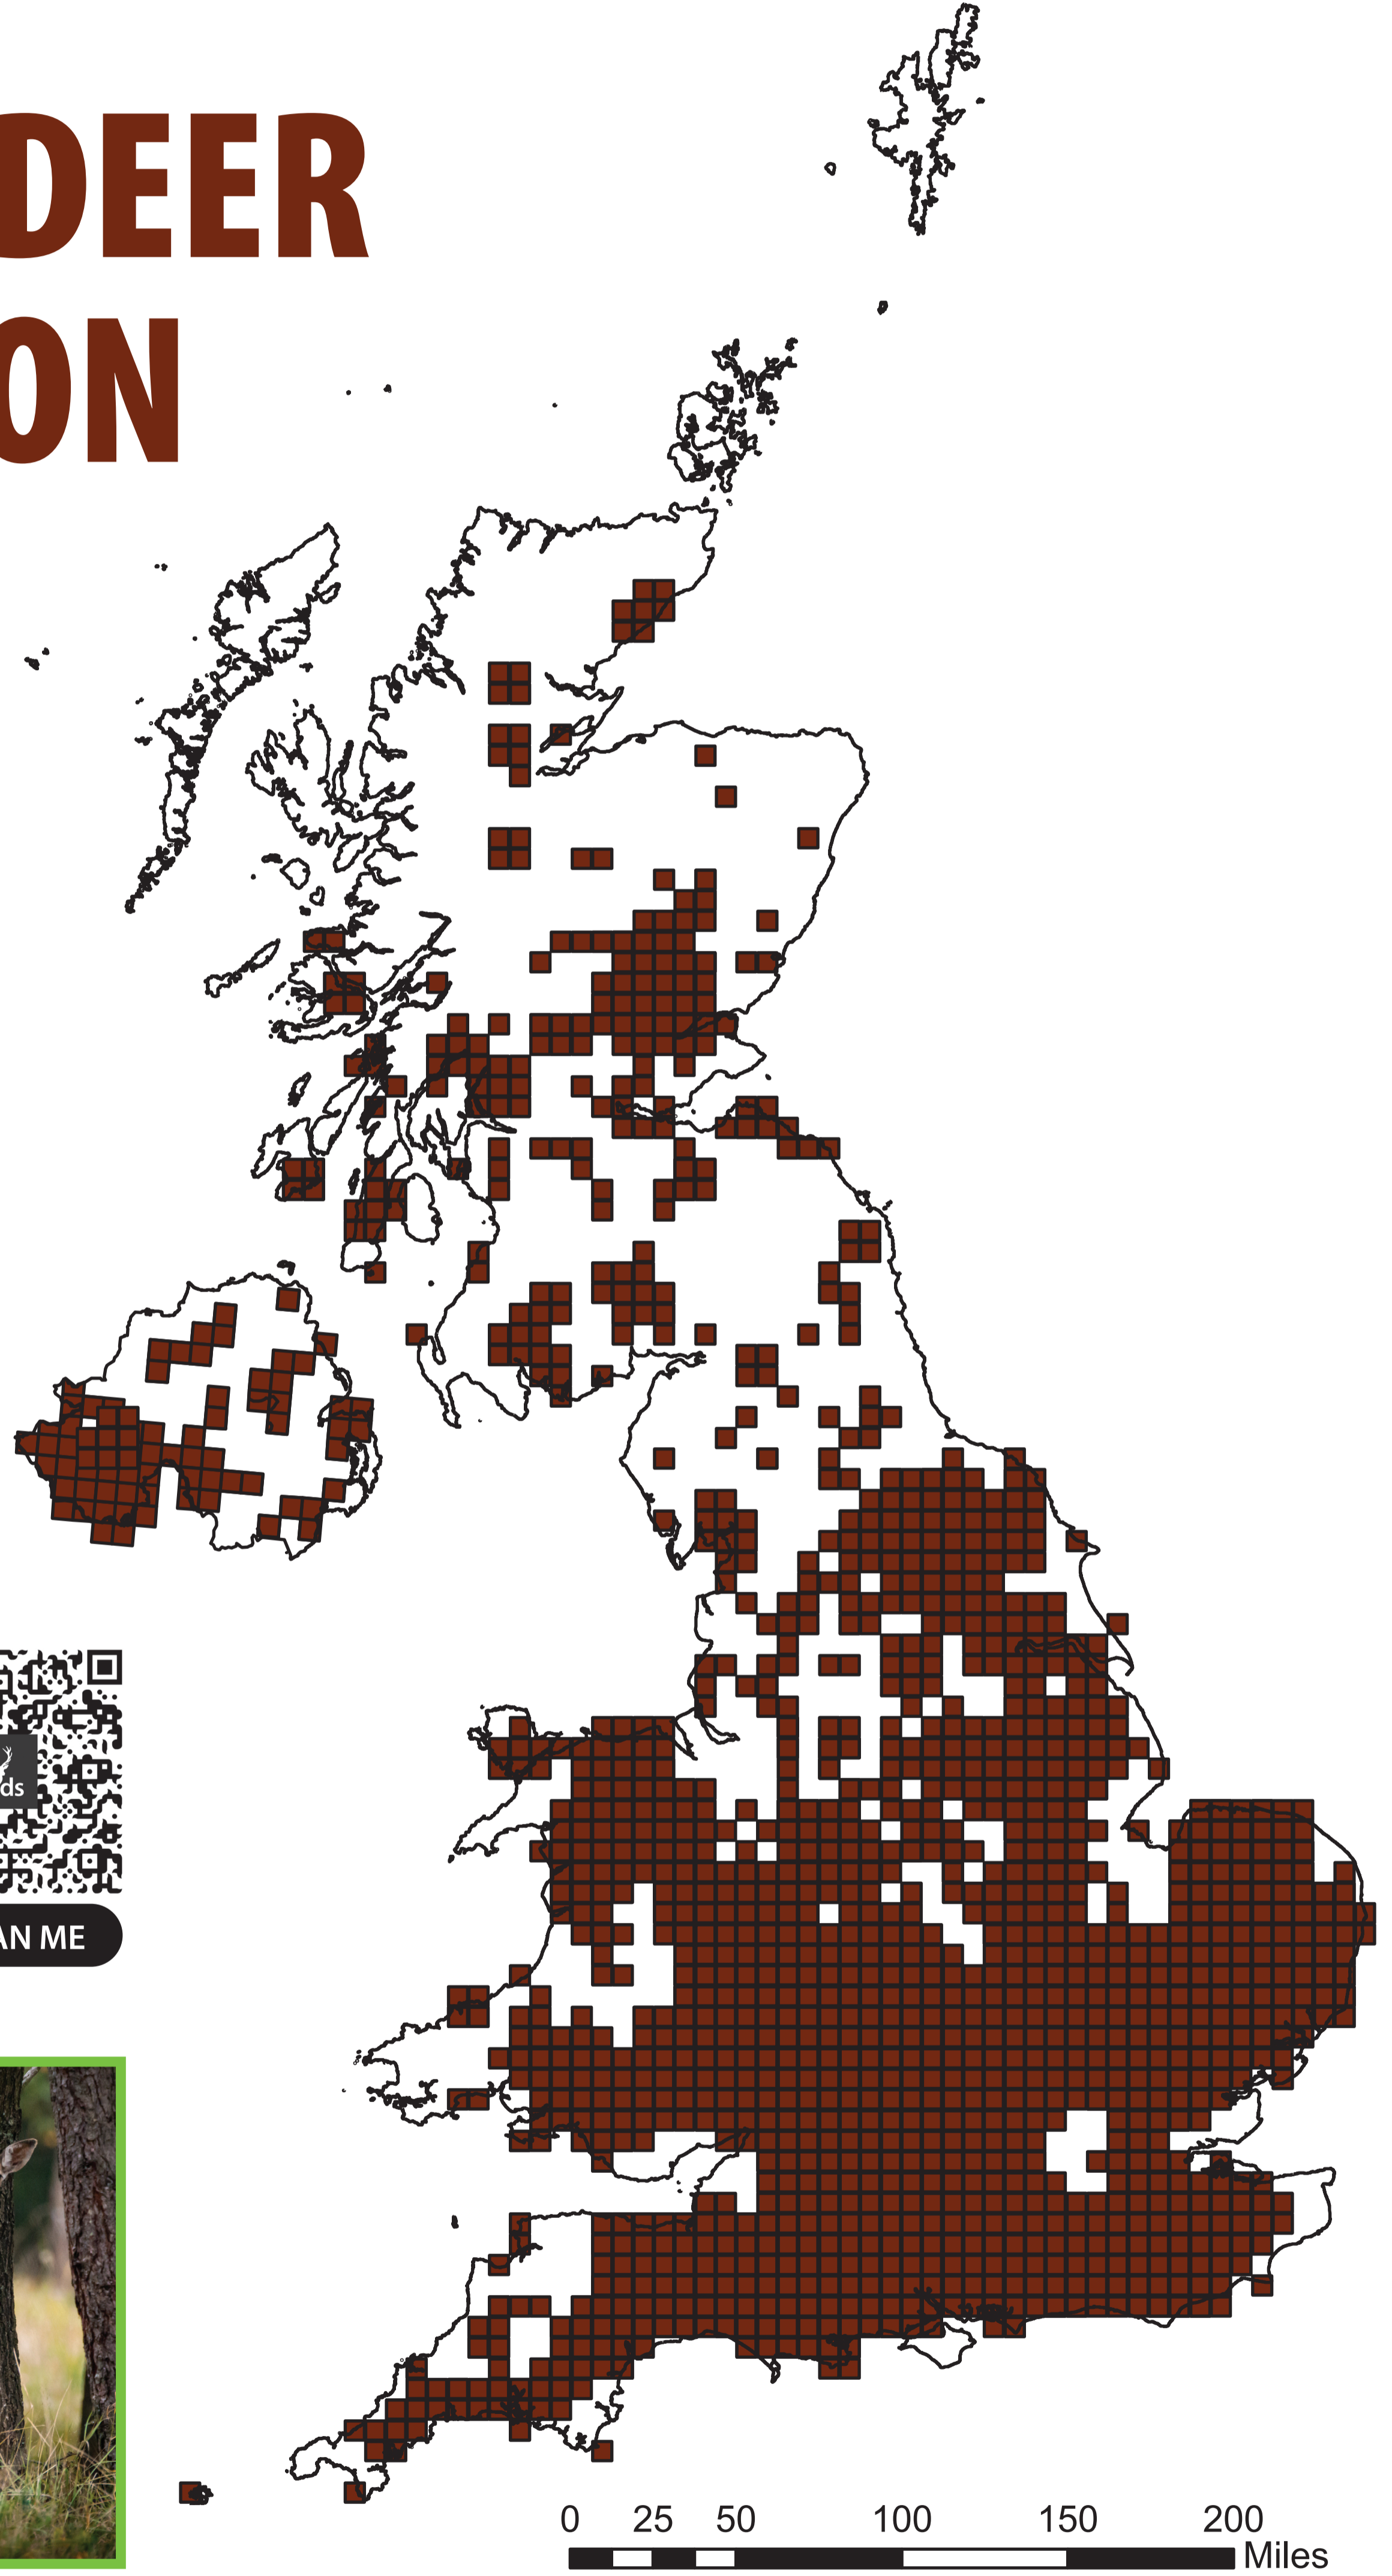

UK FALLOW DEER DISTRIBUTION

This map gives an indicative distribution in 10 x 10km squares.

The distribution patterns of deer may change over time as their presence can be transient, potentially rendering some indications historical.

WANT TO KNOW MORE ABOUT FALLOW DEER?

Photo: George Trebnski

Visit www.bds.org.uk