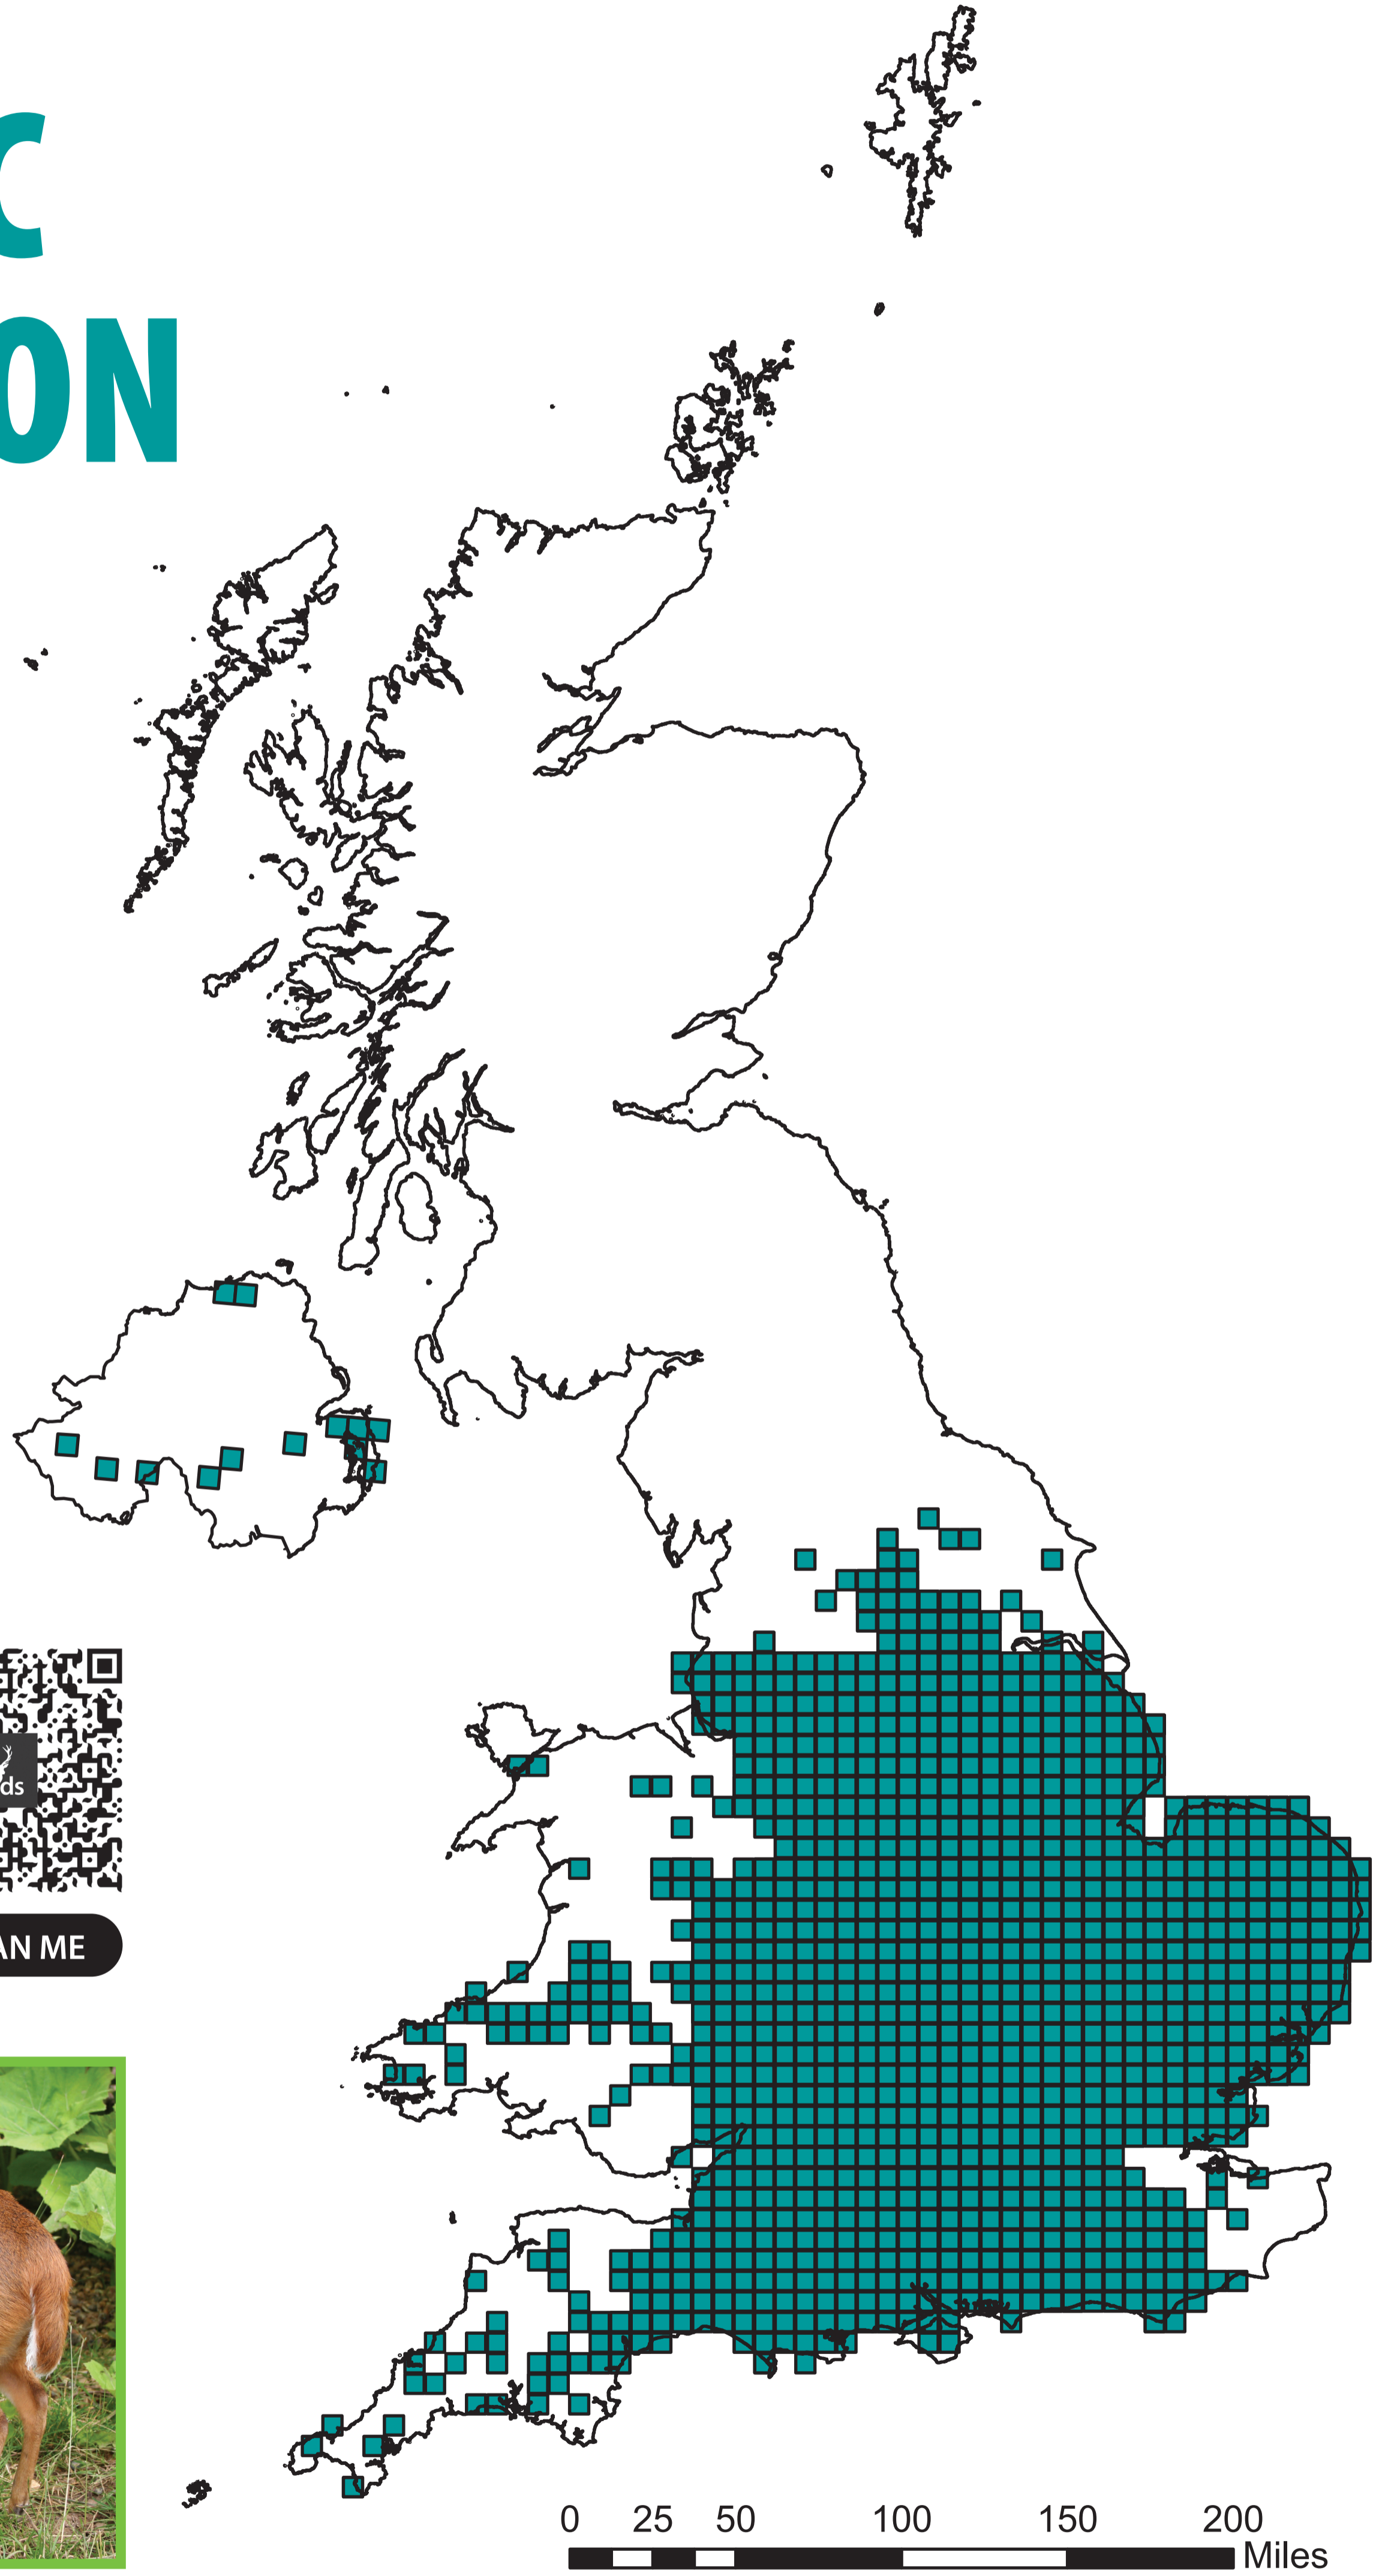

UK MUNTJAC DISTRIBUTION

This map gives an indicative distribution in 10 x 10km squares.

The distribution patterns of deer may change over time as their presence can be transient, potentially rendering some indications historical.

WANT TO KNOW MORE ABOUT MUNTJAC?

SCAN ME

Photo: Deb Heath

Photo: Sue Westlake Guy

Visit www.bds.org.uk