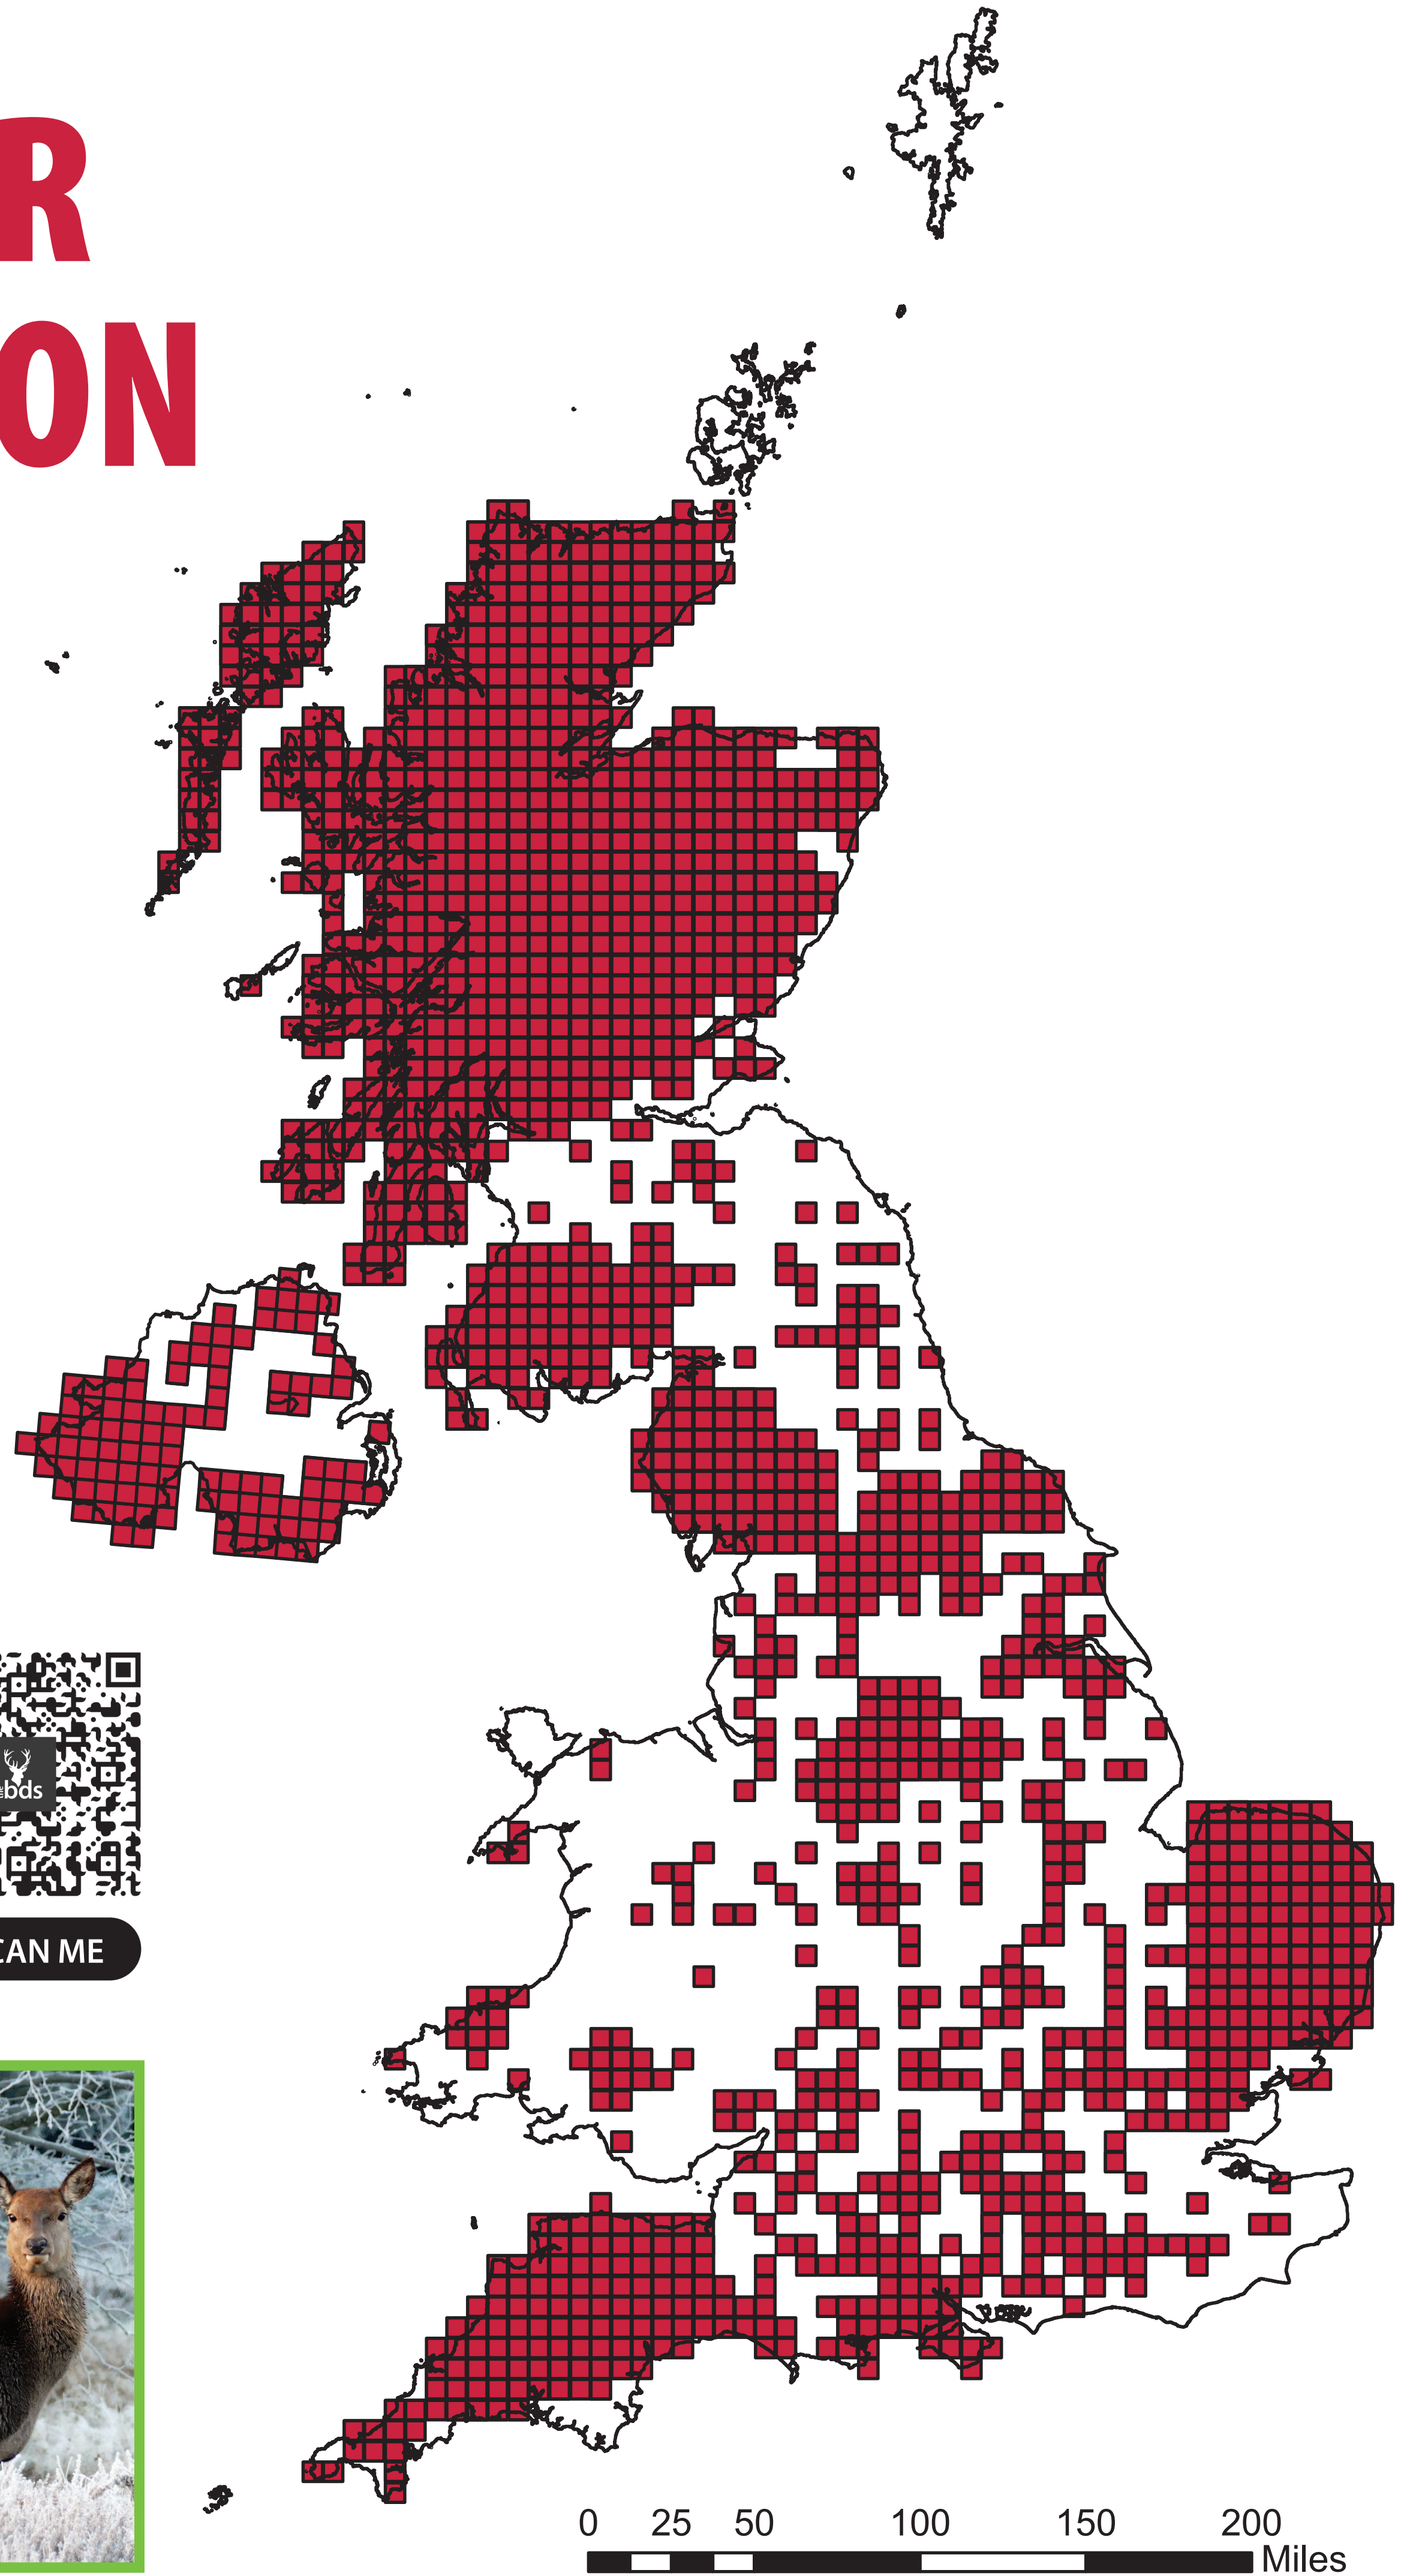

UK RED DEER DISTRIBUTION

This map gives an indicative distribution in 10 x 10km squares.

The distribution patterns of deer may change over time as their presence can be transient, potentially rendering some indications historical.

WANT TO KNOW MORE ABOUT RED DEER?

SCAN ME

STAG

HIND

Photo: Neil McIntyre

Photo: InspireImages

Visit www.bds.org.uk