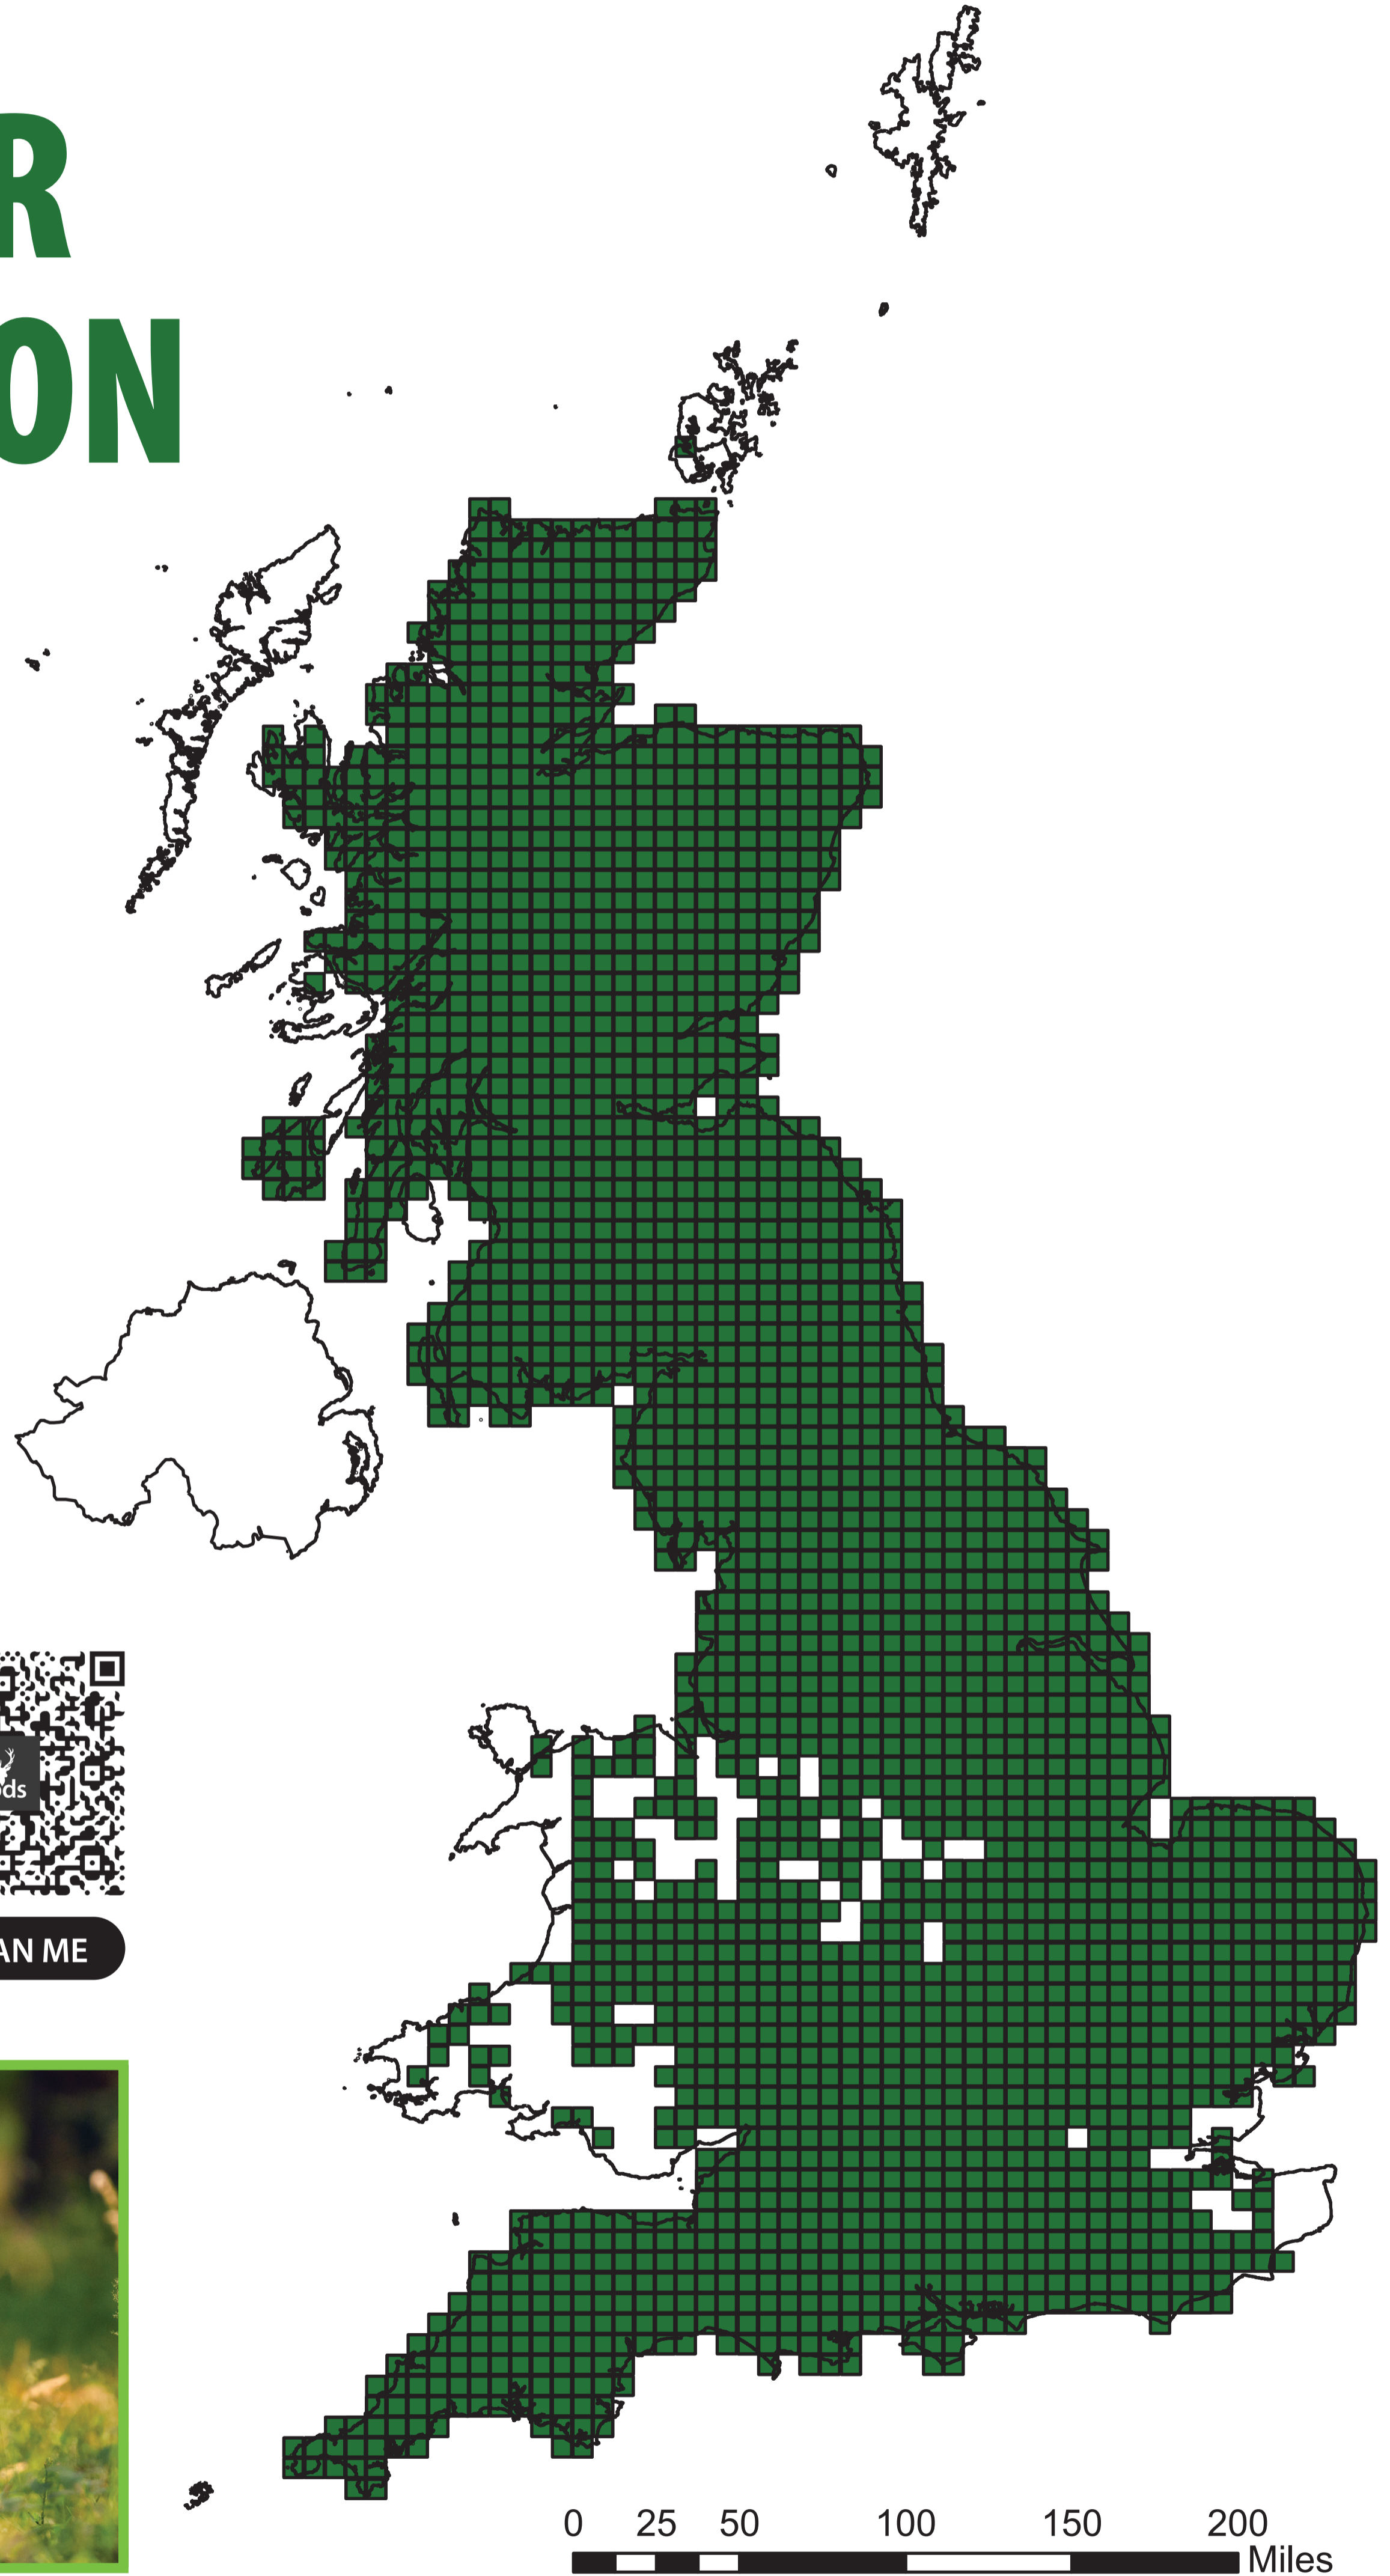

UK ROE DEER DISTRIBUTION

This map gives an indicative distribution in 10 x 10km squares.

The distribution patterns of deer may change over time as their presence can be transient, potentially rendering some indications historical.

WANT TO KNOW MORE ABOUT ROE DEER?

SCAN ME

Photo: Brian Phipps

Photo: Andrew Whitmarsh

Visit www.bds.org.uk