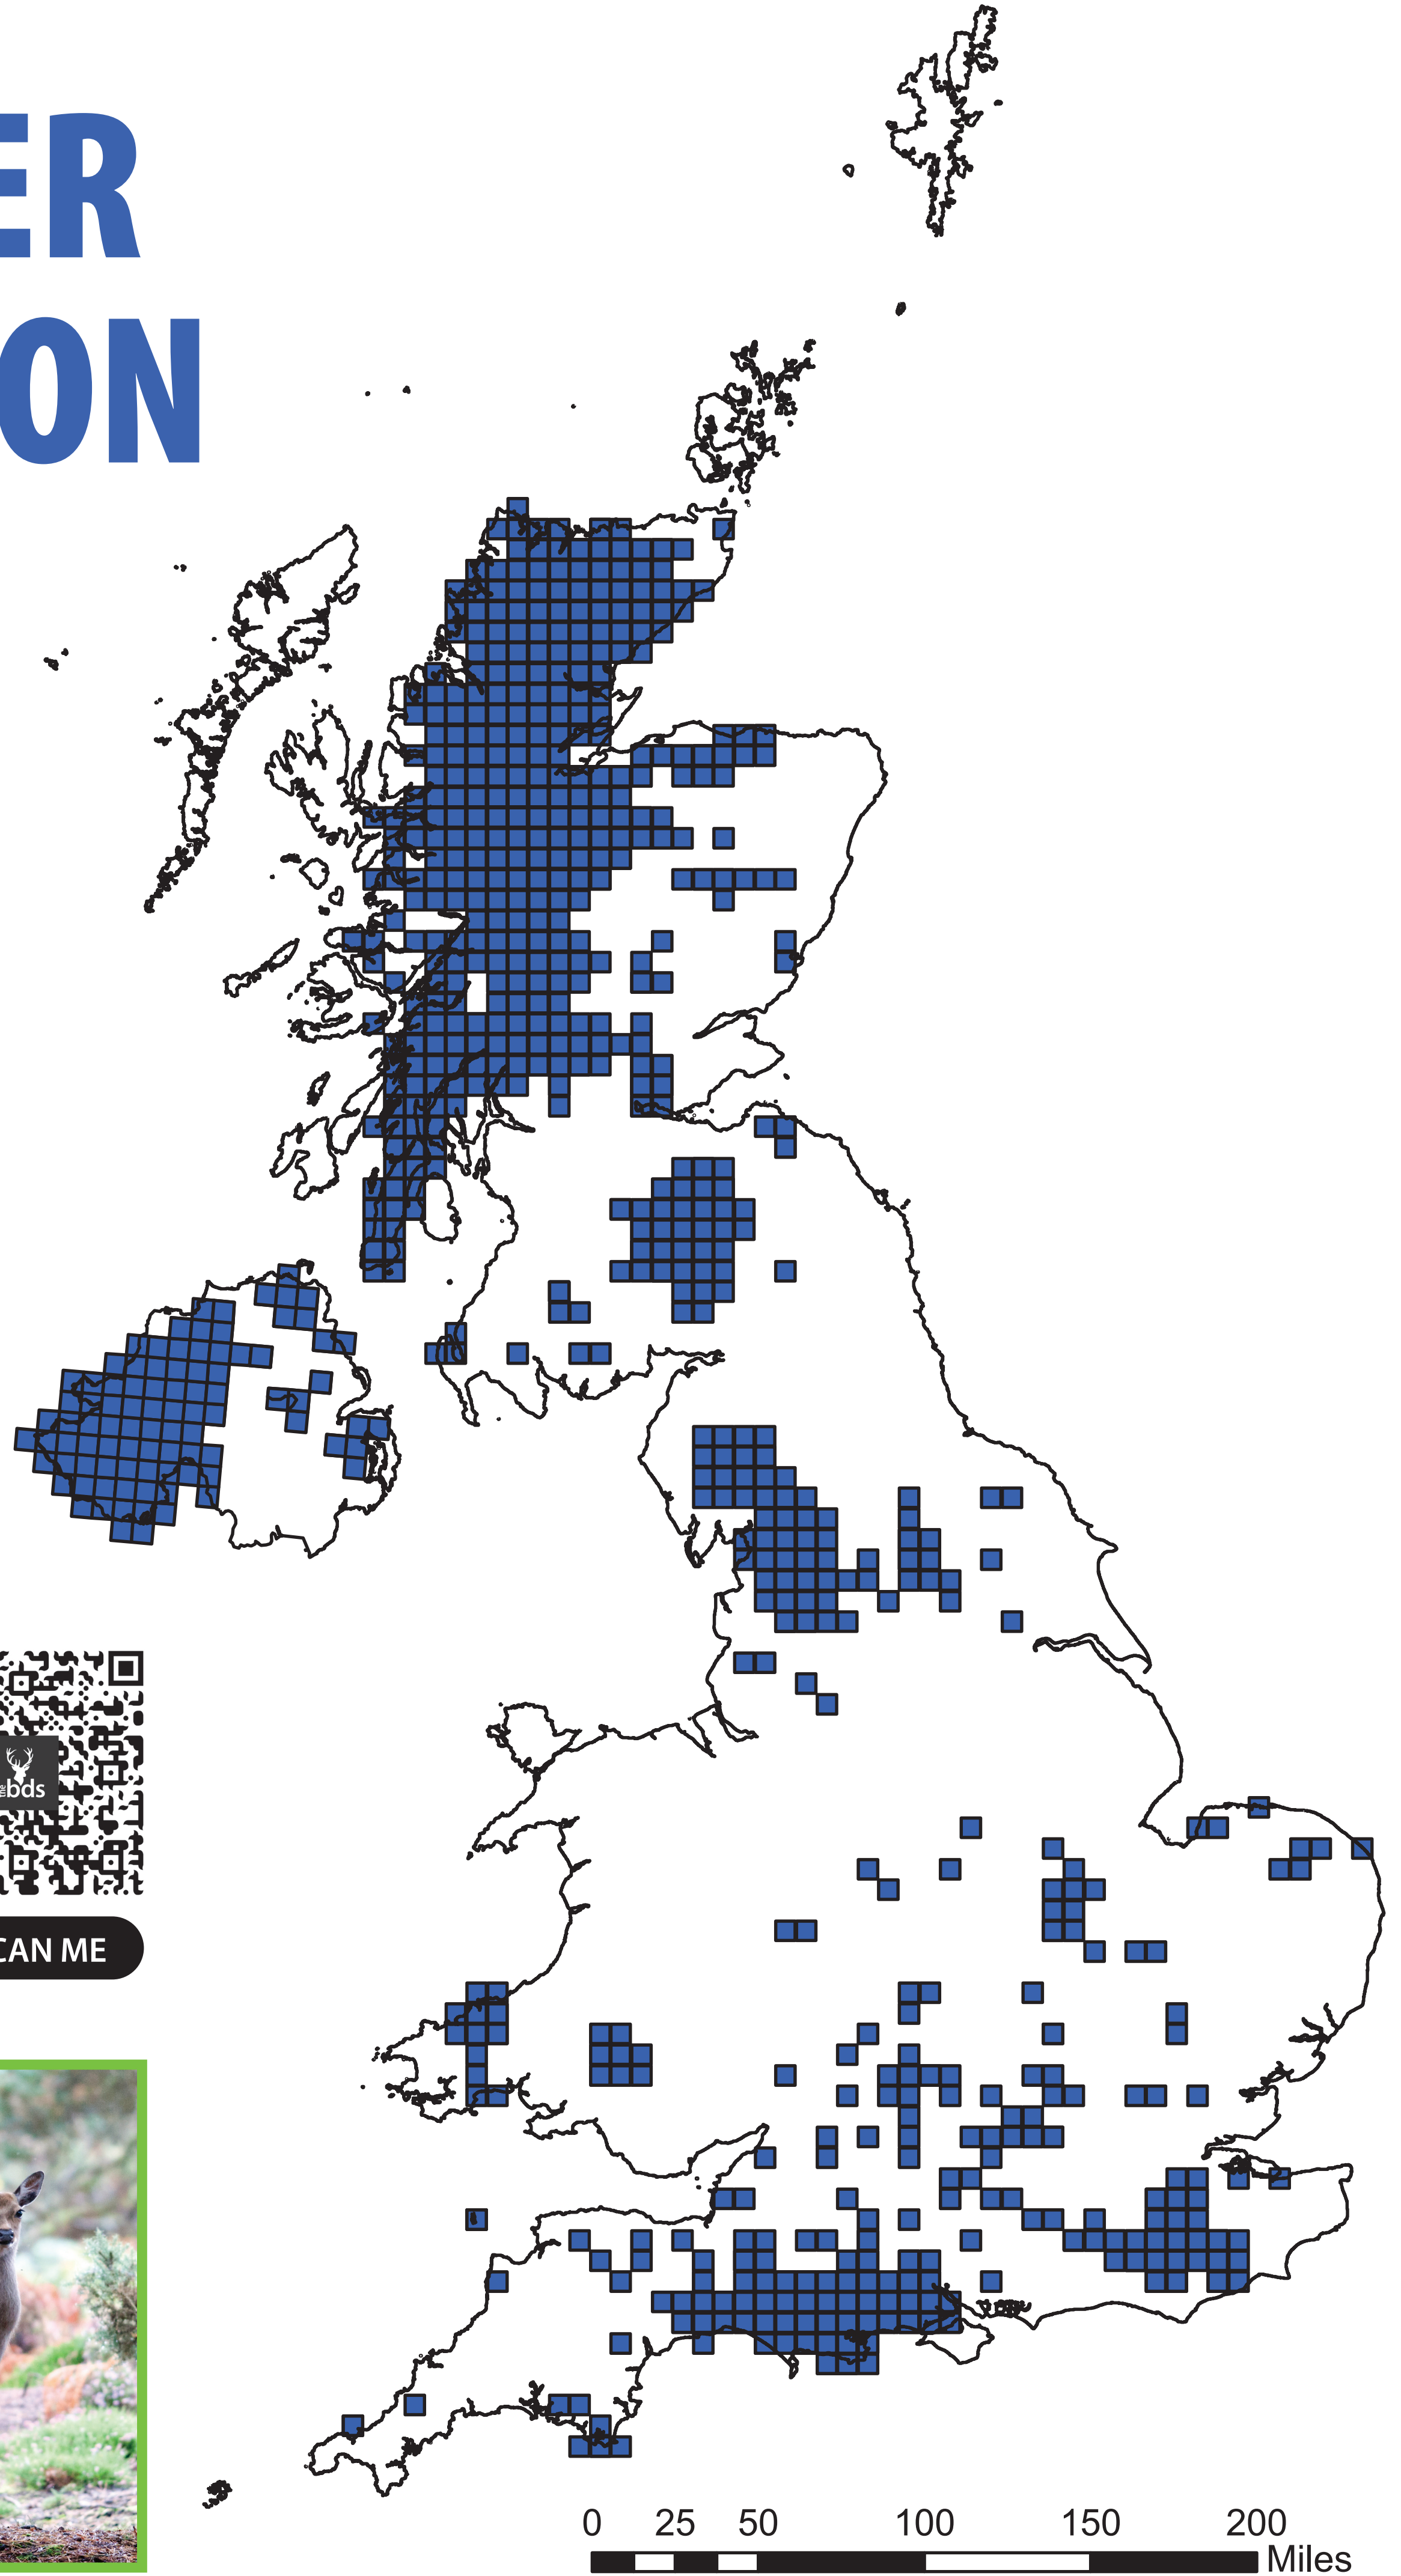

UK SIKA DEER DISTRIBUTION

This map gives an indicative distribution in 10 x 10km squares.

The distribution patterns of deer may change over time as their presence can be transient, potentially rendering some indications historical.

WANT TO KNOW MORE ABOUT SIKA DEER?

SCAN ME

STAG

HIND

Photo: Charlotte Smead

Photo: George Trebinski

Visit www.bds.org.uk