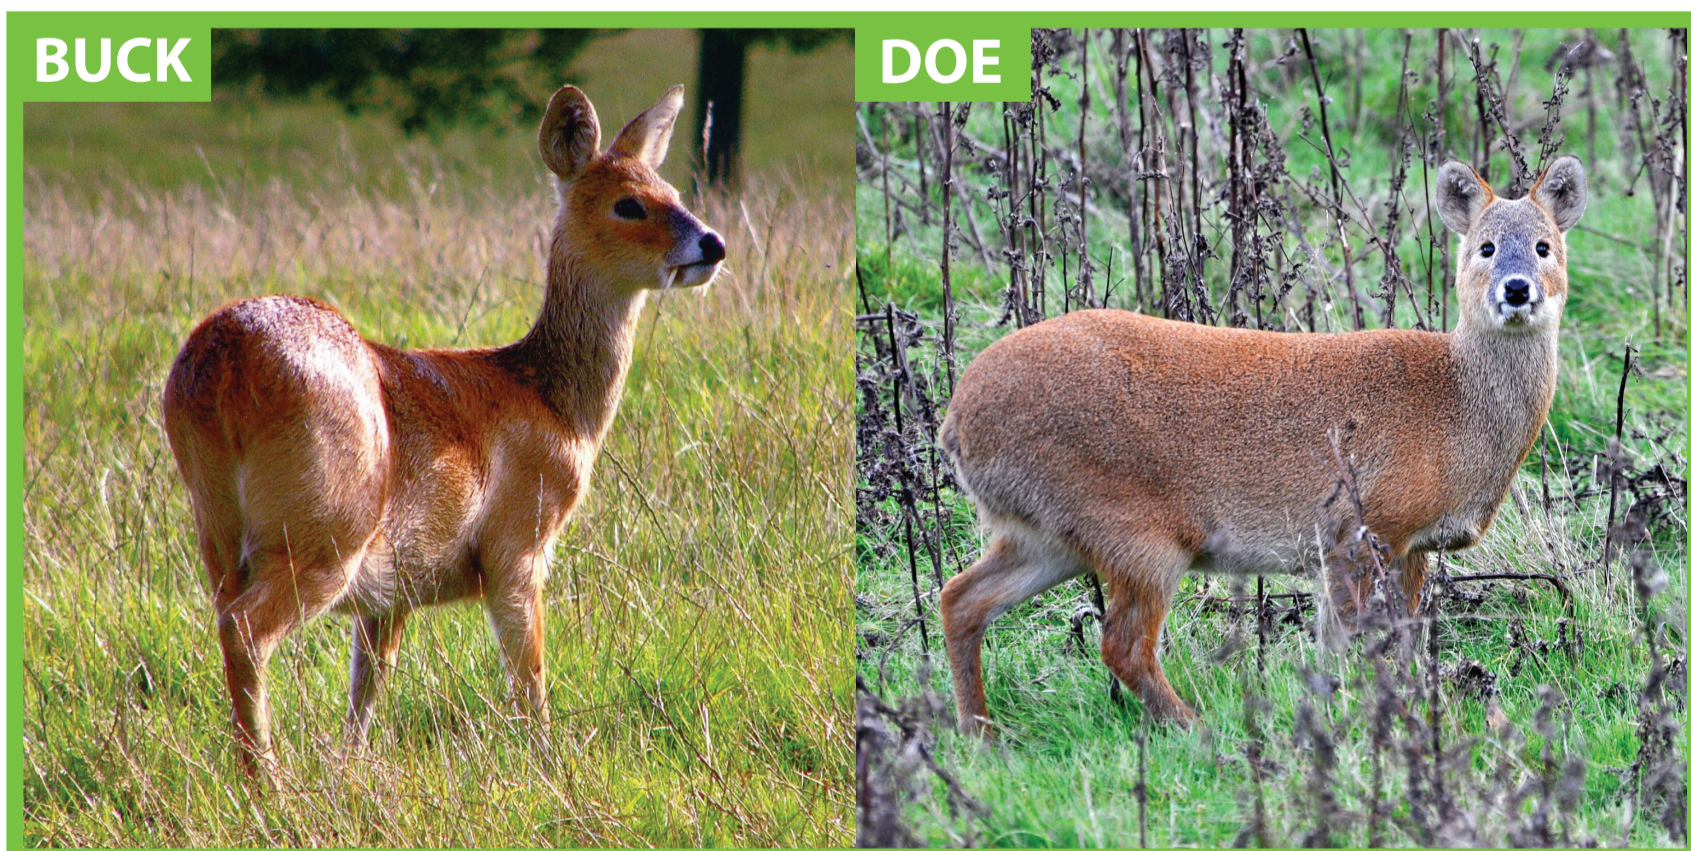

UK WATER DEER DISTRIBUTION

This map gives an indicative distribution in 10 x 10km squares.

The distribution patterns of deer may change over time as their presence can be transient, potentially rendering some indications historical.

WANT TO KNOW MORE ABOUT WATER DEER?

SCAN ME

Photo: Charles Smith-Jones

Photo: Marc Baldwin

Visit www.bds.org.uk