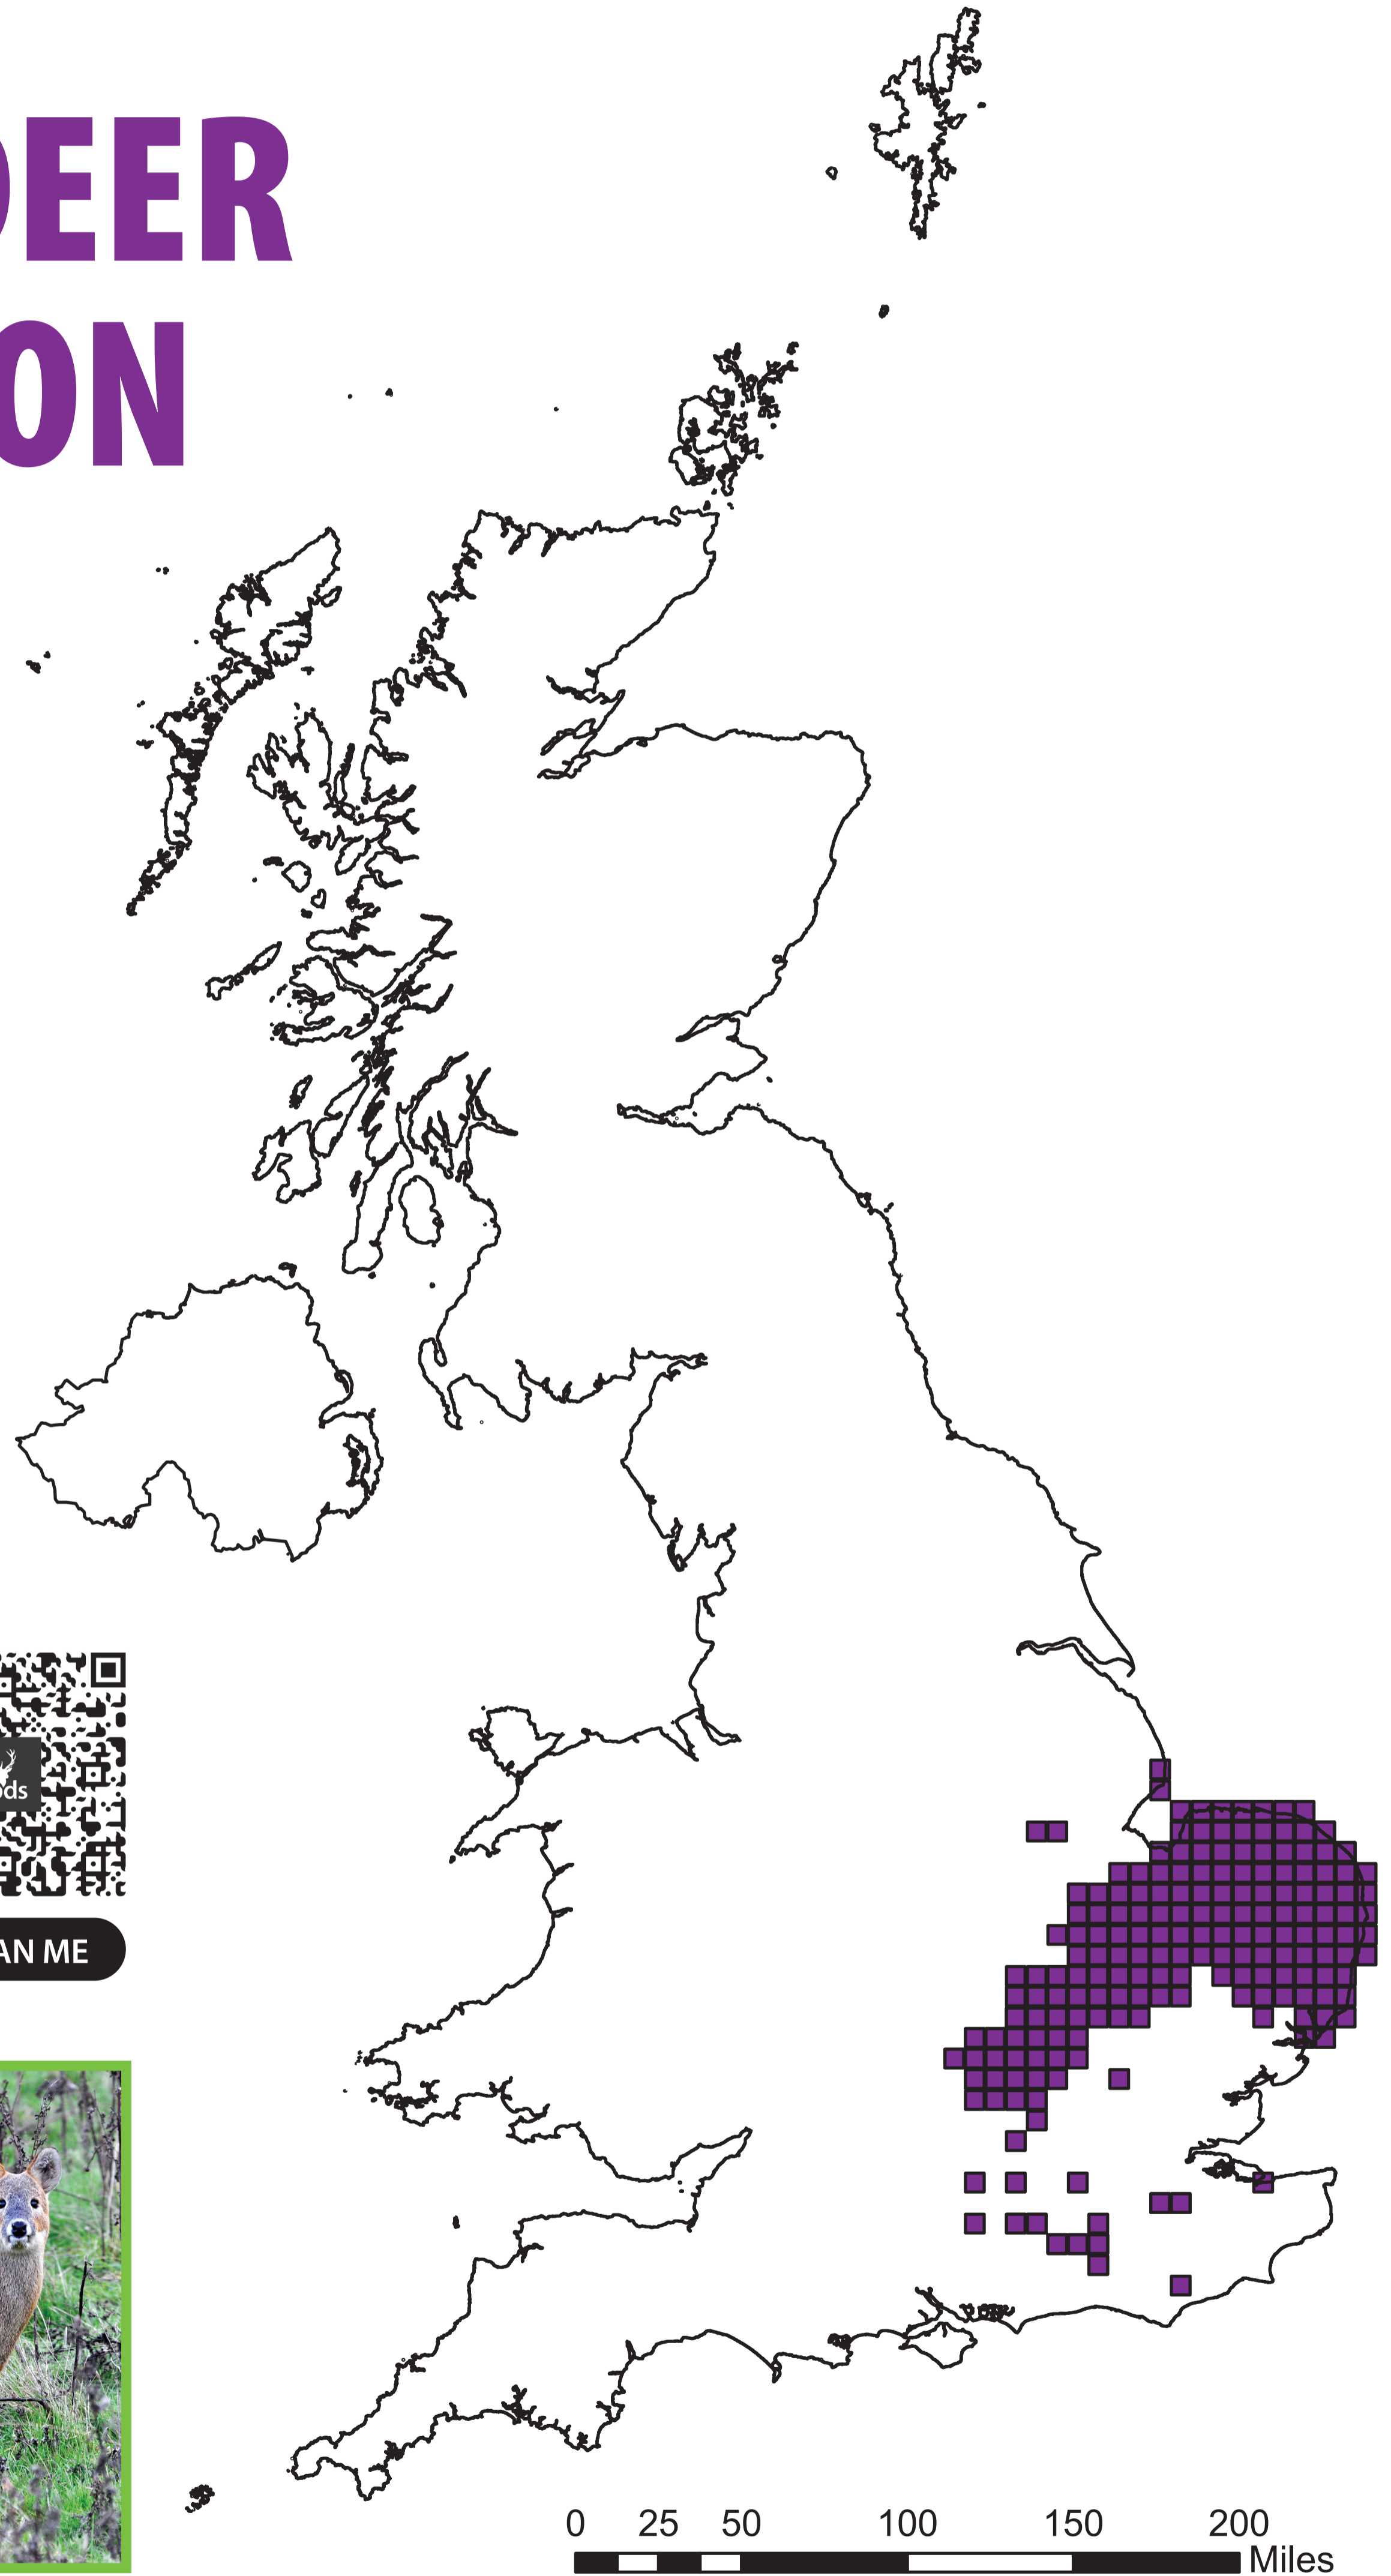

UK WATER DEER DISTRIBUTION

This map gives an indicative distribution in 10 x 10km squares.

The distribution patterns of deer may change over time as their presence can be transient, potentially rendering some indications historical.

WANT TO KNOW MORE ABOUT WATER DEER?

SCAN ME

Photo: Charles Smith-Jones

Photo: Marc Baldwin

Visit www.bds.org.uk